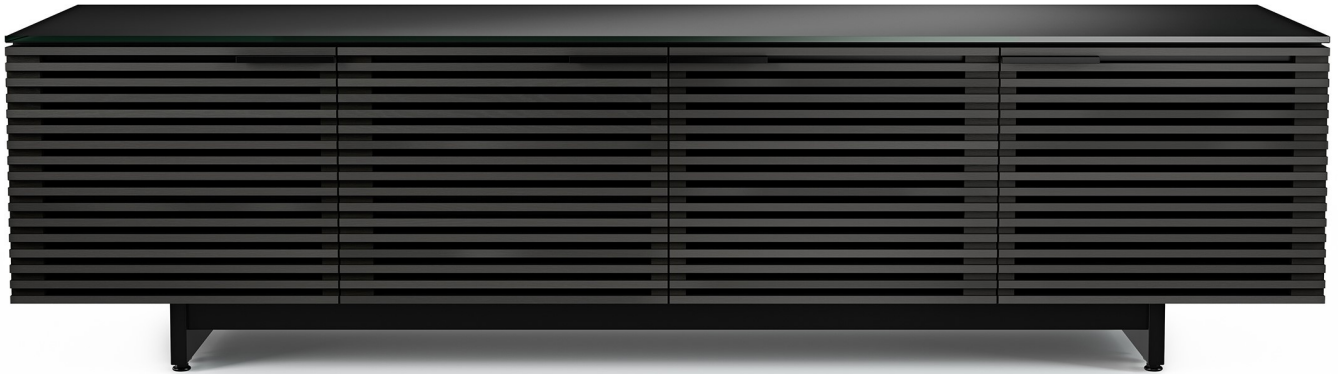

13018173

Corridor Quad Media Cabinet Low 8173

Price: \$2,899.00 [See Product Details](#)

Lead Time: Arrives in 4-6 weeks

This flexible and low-profile design pairs warm, architecturally-inspired wood louvers with a cool, satin-tempered glass top and durable steel base.

Details

Specifications

Those louvered doors ensure components stay out-of-sight while air, sound, and media signals pass freely through. Corridor is style meets function.

Features

- Adjustable shelves - to accommodate a wide range of systems
- Removable back panel - easy access to cables and components
- Flow through ventilation - promotes air flow and keeps components cool
- Cable management system - keeps wires and cords controlled and out of site
- Soundbar platform
- Tempered glass top - virtually shatterproof and four to five times stronger than standard glass
- Hidden wheels - easy to move the cabinet away from the wall
- TV safety strap - easy to install and minimizes the risk of accidental falls

Materials

- Stained solid wood
- Satin-etched tempered glass
- Hardwood veneer
- Powder-coated steel

Dimensions

- 21"H x 79.25"W x 20.25"D

<https://www.petersbilliards.com/furniture/corridor-quad-media-cabinet-low-8173>