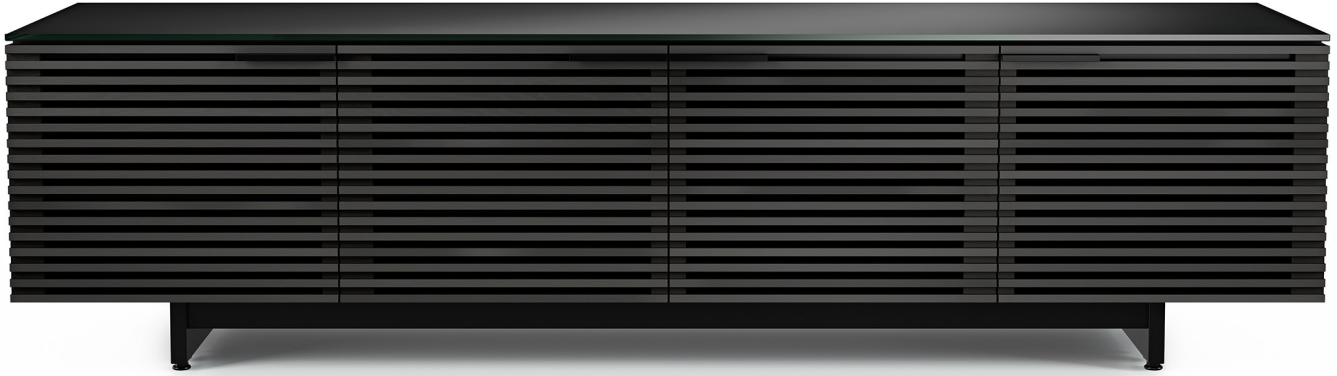

13018173

Corridor Quad Media Cabinet Low 8173

Price: \$2,899.00 [See Product Details](#)

Lead Time: Arrives in 4-6 weeks

This flexible and low-profile design pairs warm, architecturally-inspired wood louvers with a cool, satin-tempered glass top and durable steel base.

Details

Specifications

Those louvered doors ensure components stay out-of-sight while air, sound, and media signals pass freely through. Corridor is style meets function.

Features

- Adjustable shelves - to accommodate a wide range of systems
- Removable back panel - easy access to cables and components
- Flow through ventilation - promotes air flow and keeps components cool
- Cable management system - keeps wires and cords controlled and out of site
- Soundbar platform
- Tempered glass top - virtually shatterproof and four to five times stronger than standard glass
- Hidden wheels - easy to move the cabinet away from the wall
- TV safety strap - easy to install and minimizes the risk of accidental falls

Materials

- Stained solid wood
- Satin-etched tempered glass
- Hardwood veneer
- Powder-coated steel

Dimensions

- 21"H x 79.25"W x 20.25"D

<https://www.petersbilliards.com/furniture/corridor-quad-media-cabinet-low-8173>