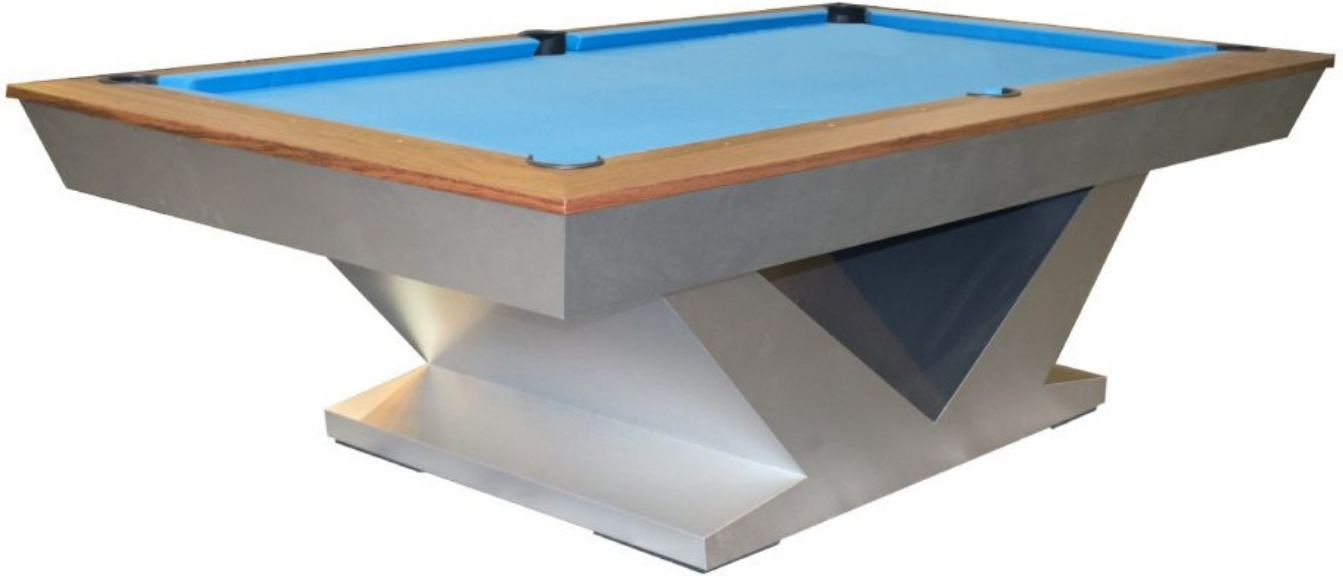

Landmark Pool Table

# Landmark Pool Table

## FEATURES

- Size Options: 8 ft
- Wood Material: Brushed Aluminum with Bubinga Rails
- Finishes: All Olhausen Finishes on Rails only
- Slate: 3-piece, 1" thick
- Pocket: Modern Leather Drop Pocket
- Made in the USA!