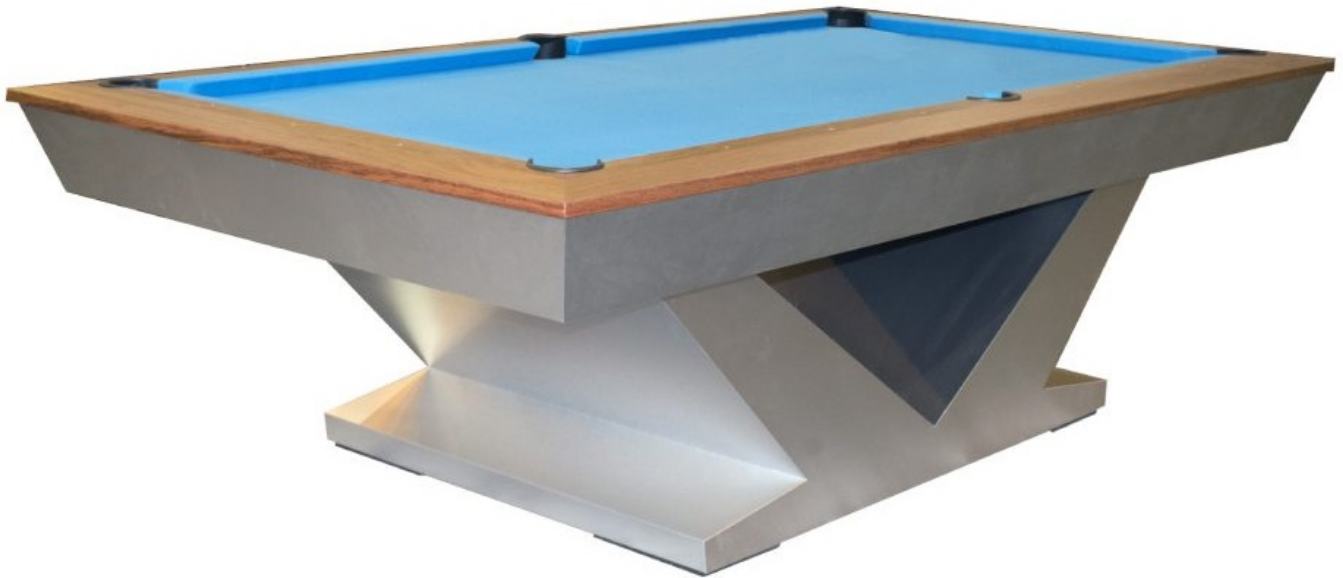

Landmark Pool Table

Landmark Pool Table

Details

Specifications

FEATURES

- Size Options: 8 ft
- Wood Material: Brushed Aluminum with Bubinga Rails
- Finishes: All Olhausen Finishes on Rails only
- Slate: 3-piece, 1" thick
- Pocket: Modern Leather Drop Pocket
- Made in the USA!