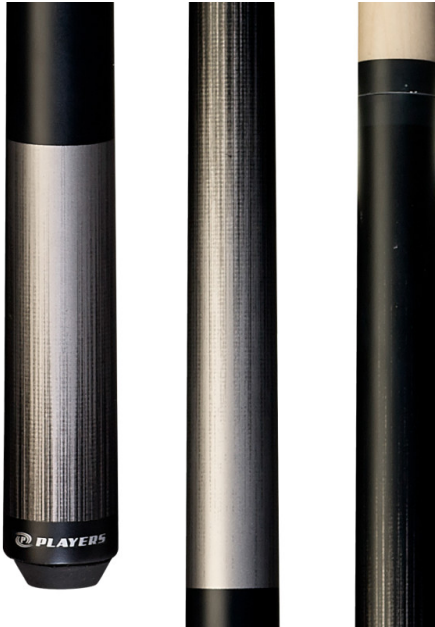

# Players C701 2pc Pool Cue

Pool Cue Players C701, Silver Matte Black in 2 piece

### Specifications

- Special High-impact ferrule so durable it comes with a Lifetime Guarantee against chipping or cracking
- Custom 5/16 x 18 joint for a secure fit
- Full 15" professional taper for an effortless stroke
- High-quality French Le Pro leather tip
- Modern stealth matte finish wrapless handle for a better slip stroke