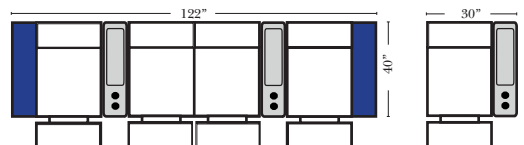

4C Sofa w/2 Small Straight Console Arms-53144

Armless Chair w/Small Straight Console Arm-53126