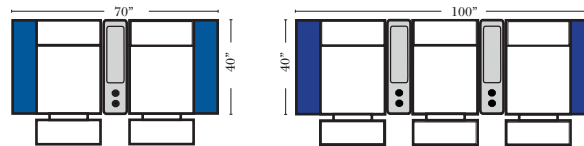

Home Theater Pre-Configured Small Straight & Wedge Consoles

2C Loveseat w/1 Small Straight Console Arm-53142

3C Sofa w/2 Small Straight Console Arms-53140