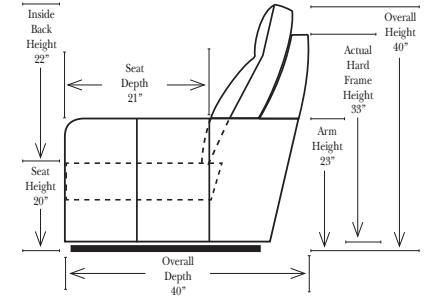

Standard

Put Green Arrows with Red Arrows to Create Sectional Groups → ←

2-Piece Curve Sectional

Put Blue Arrows with Yellow Arrows to Create Sectional Groups → ←

Conversation Sofas

Standards & Options

Standard:

90 Degree / L-Shape Sectional

Put Green Arrows with Red Arrows to Create Sectional Groups → ←

Note: All Dimensions are approximate, if accuracy is crucial, please contact us for validation of the dimensions shown. However, a 1" to 2" variance can still apply due to foam and upholstery.