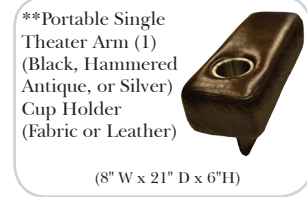

90 Degree / L-Shape Sectional

Put Green Arrows with Red Arrows to Create Sectional Groups → ←

Note: All Dimensions are approximate, if accuracy is crucial, please contact us for validation of the dimensions shown. However, a 1" to 2" variance can still apply due to foam and upholstery.