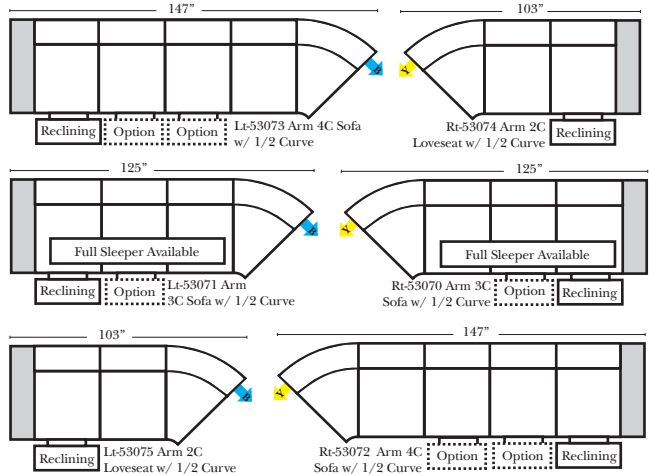

Standard

Put Green Arrows with Red Arrows to Create Sectional Groups → ←

2-Piece Curve Sectional

Put Blue Arrows with Yellow Arrows to Create Sectional Groups → ←

Conversation Sofas

Standards & Options

Standard:

90 Degree / L-Shape Sectional

Put Green Arrows with Red Arrows to Create Sectional Groups → ←

Note: All Dimensions are approximate, if accuracy is crucial, please contact us for validation of the dimensions shown. However, a 1" to 2" variance can still apply due to foam and upholstery.