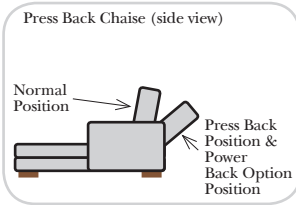

90 Degree / L-Shape Sectional

Put Green Arrows with Red Arrows to Create Sectional Groups → ←

Note: All Dimensions are approximate, if accuracy is crucial, please contact us for validation of the dimensions shown. However, a 1" to 2" variance can still apply due to foam and upholstery.