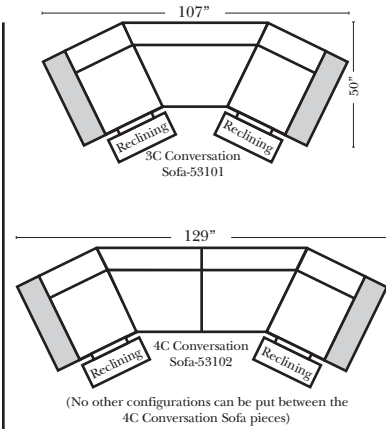

Standard

Put Green Arrows with Red Arrows to Create Sectional Groups → ←

2-Piece Curve Sectional

Put Blue Arrows with Yellow Arrows to Create Sectional Groups → ←

Conversation Sofas

Standards & Options

Standard:

90 Degree / L-Shape Sectional

Put Green Arrows with Red Arrows to Create Sectional Groups → ←

Note: All Dimensions are approximate, if accuracy is crucial, please contact us for validation of the dimensions shown. However, a 1" to 2" variance can still apply due to foam and upholstery.