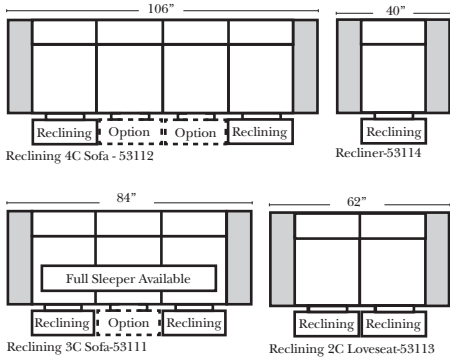

Standard

Put Green Arrows with Red Arrows to Create Sectional Groups → ←