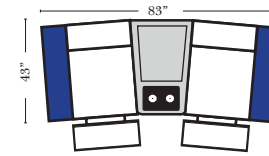

3C Sofa w/2 Small Wedge Console Arms-53141

4C Sofa w/2 Small Wedge Console Arms-53145

Armless Chair w/Small Wedge Console Arm-53127

4C Sofa w/3 Small Wedge Console Arms-53147

Home Theater Pre-Configured Large Straight & Wedge Consoles

2C Loveseat w/1 Large Straight Console Arm-53132

3C Sofa w/2 Large Straight Console Arms-53130

4C Sofa w/2 Large Straight Console Arms-53134

Armless Chair w/Large Straight Console Arm-53128

4C Sofa w/3 Large Straight Console Arms-53136

2C Loveseat w/1 Large Wedge Console Arms-53133

3C Sofa w/2 Large Wedge Console Arms-53131

4C Sofa w/2 Large Wedge Console Arms-53135

Armless Chair w/Large Wedge Console Arm-53129

4C Sofa w/3 Large Wedge Console Arms-53137