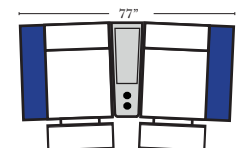

3C Sofa w/2 Small Straight Console Arms-53140

4C Sofa w/2 Small Straight Console Arms-53144

Armless Chair w/Small Straight Console Arm-53126

4C Sofa w/3 Small Straight Console Arms-53146

2C Loveseat w/1 Small Wedge Console Arms-53143

3C Sofa w/2 Small Wedge Console Arms-53141

4C Sofa w/2 Small Wedge Console Arms-53145

Armless Chair w/Small Wedge Console Arm-53127

4C Sofa w/3 Small Wedge Console Arms-53147

Home Theater Pre-Configured Large Straight & Wedge Consoles