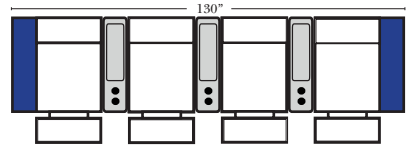

4C Sofa w/3 Small Straight Console Arms-53146