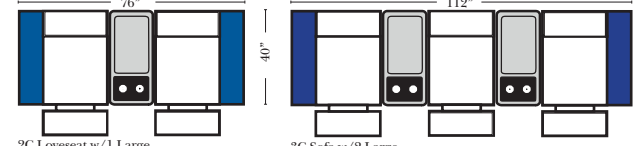

3C Sofa w/2 Small Wedge Console Arms-53141

4C Sofa w/2 Small Wedge Console Arms-53145

Armless Chair w/Small Wedge Console Arm-53127

4C Sofa w/3 Small Wedge Console Arms-53147

Home Theater Pre-Configured Large Straight & Wedge Consoles