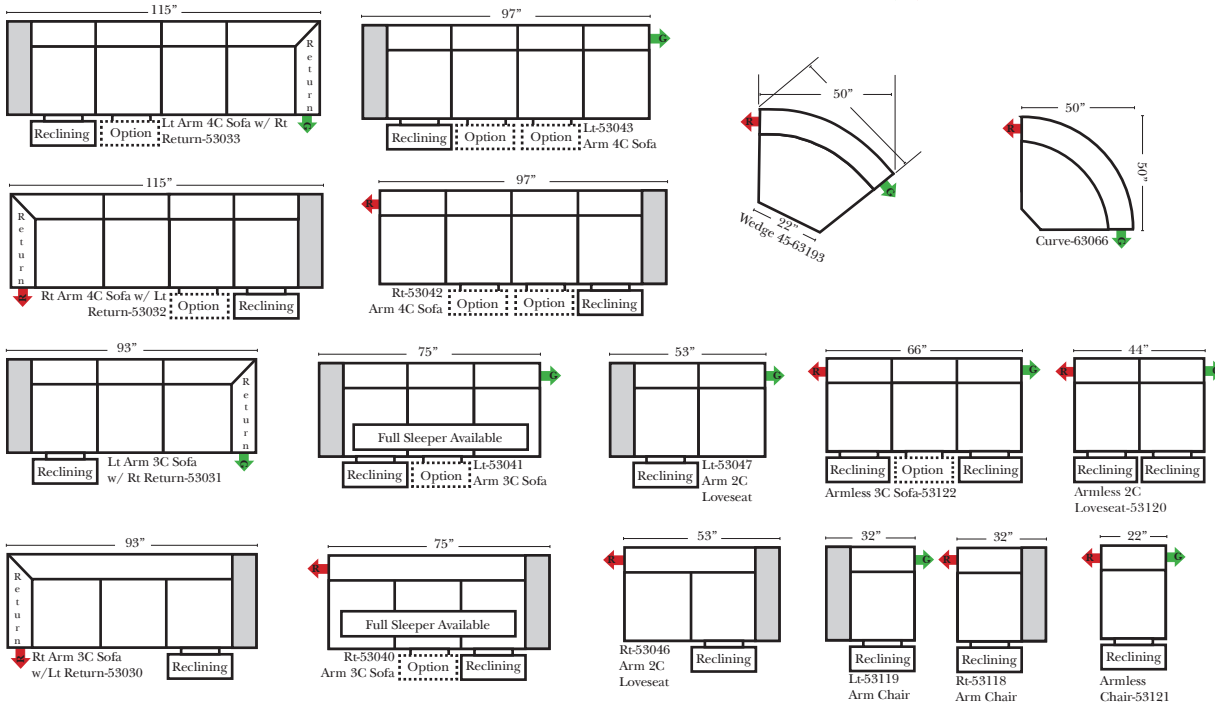

Standard

Put Green Arrows with Red Arrows to Create Sectional Groups → ←

2-Piece Curve Sectional

Put Blue Arrows with Yellow Arrows to Create Sectional Groups → ←

Conversation Sofas

Standards & Options

Standard:

90 Degree / L-Shape Sectional

Put Green Arrows with Red Arrows to Create Sectional Groups → ←

Note: All Dimensions are approximate, if accuracy is crucial, please contact us for validation of the dimensions shown. However, a 1" to 2" variance can still apply due to foam and upholstery.