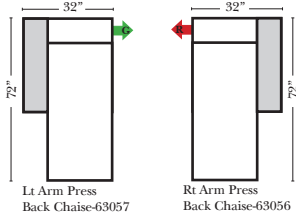

- Power Recliner Mechanism
- Power Lumbar
- Center Seat Recliner (See Option Note)
- Rechargeable Battery Pack (will operate 2 recliner footrests or multiple mechanisms per recliner)
- Swivel Recliner Base (2 Arm Recliner Only)
- Swivel Glider Mechanism (2 Arm Recliner Only)
- Glider Mechanism (2 Arm Recliner Only)
- Lift Chair Dual Motor Mechanism (Lifts Person to a Standing Position), (2 Arm Recliner Only)
- Upholstered Swivel Base (2 Arm Recliner Only)
- Power 180° Swivel Glider Mechanism (2 Arm Recliner Only)
- Swivel Table for Console Arms (Espresso or Walnut Wood Finish)
- **Portable Single Theater Arm (1) (Black, Hammered Antique, or Silver) Cup Holder (Fabric or Leather)

90 Degree / L-Shape Sectional

Put Green Arrows with Red Arrows to Create Sectional Groups → ←

Note: All Dimensions are approximate, if accuracy is crucial, please contact us for validation of the dimensions shown. However, a 1" to 2" variance can still apply due to foam and upholstery.