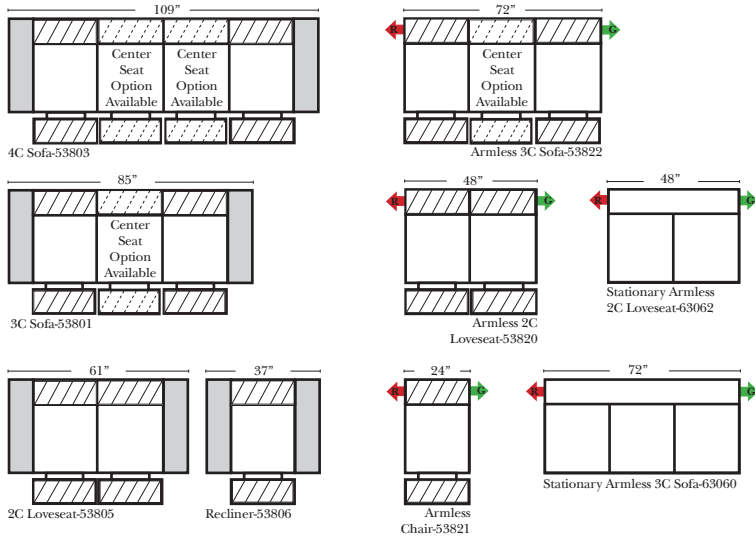

## Standard / Armless

Put Green Arrows with Red Arrows to Create Sectional Groups

## L-Shape / 90 Degree Sectional

(All 4 seat items ship as one piece if stationary, two pieces if motion installed)

### Note:

All Dimensions are approximate, if accuracy is crucial, please contact us for validation of the dimensions shown. However, a 1" to 2" variance can still apply due to foam and upholstery.