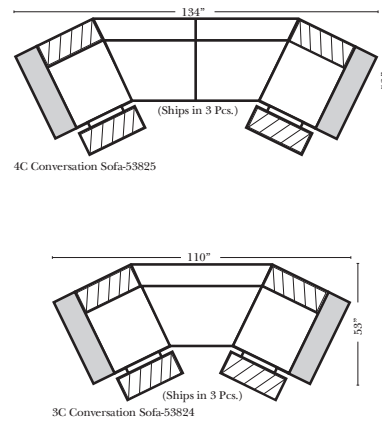

## Standard / Armless

Put Green Arrows with Red Arrows to Create Sectional Groups

## L-Shape / 90 Degree Sectional

(All 4 seat items ship as one piece if stationary, two pieces if motion installed)

### Note:

All Dimensions are approximate, if accuracy is crucial, please contact us for validation of the dimensions shown. However, a 1" to 2" variance can still apply due to foam and upholstery.