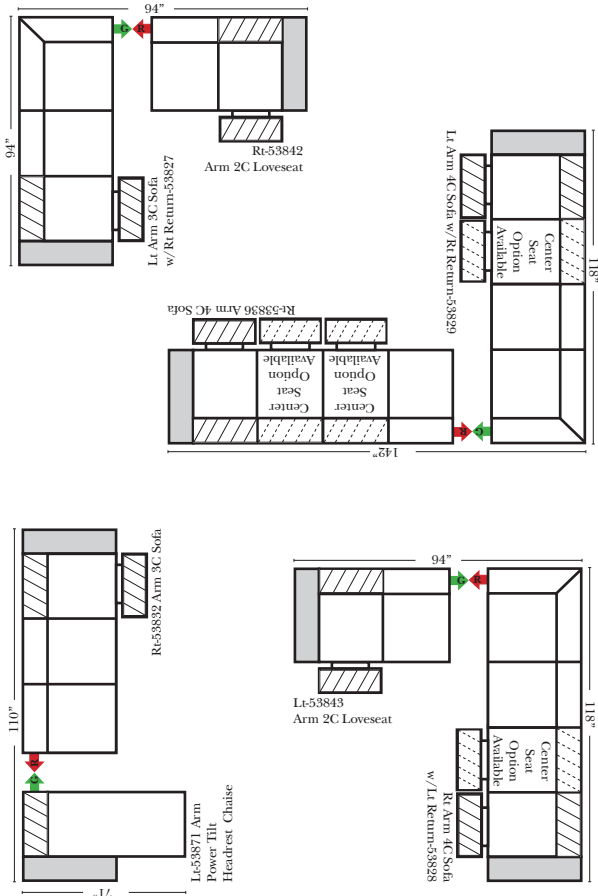

## L-Shape / 90 Degree Sectional

(All 4 seat items ship as one piece if stationary, two pieces if motion installed)

### Note:

All Dimensions are approximate, if accuracy is crucial, please contact us for validation of the dimensions shown. However, a 1" to 2" variance can still apply due to foam and upholstery.

### Home Theater Components

Small Straight-63118 Console Arm  
 Small Wedge-63119 Console Arm  
 Large Straight-63116 Console Arm  
 Large Wedge-63117 Console Arm

Large console arm wood finish is standard as Espresso, available in Walnut - Small console is upholstered.

### Suggested Configurations

The Suggested Configurations below are only a sample of what the imagination can create, please enjoy creating the configuration that fits your lifestyle, using the ideas below and from the items on the opposite page.