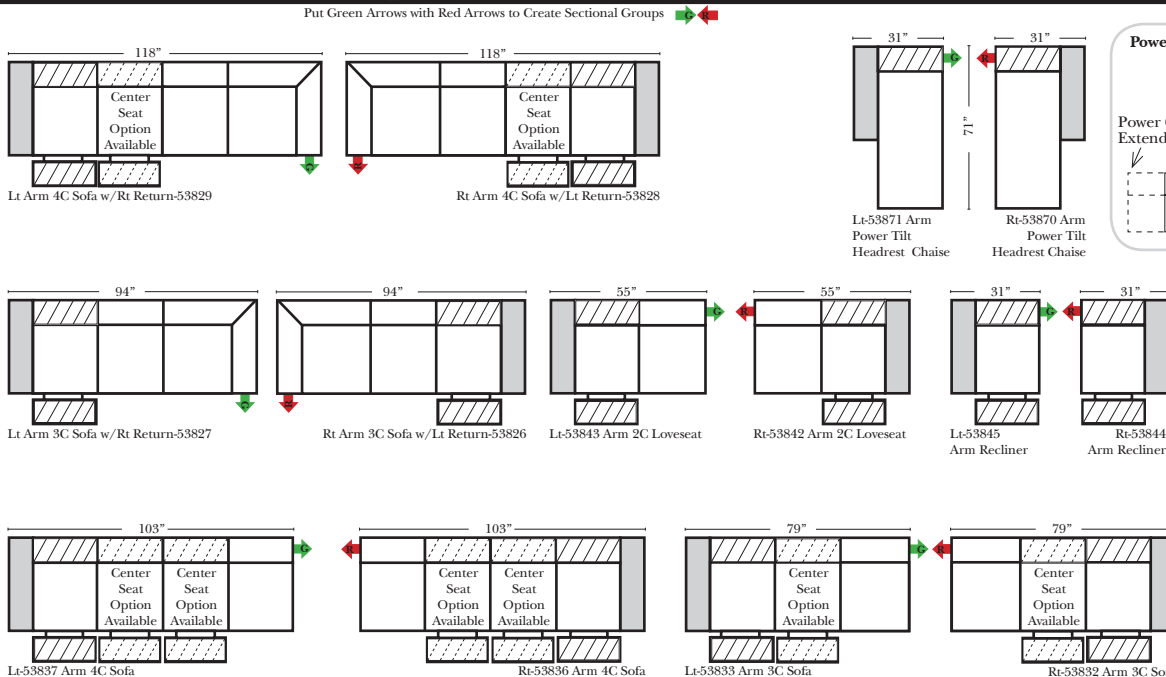

## Standard / Armless

Put Green Arrows with Red Arrows to Create Sectional Groups

## L-Shape / 90 Degree Sectional

(All 4 seat items ship as one piece if stationary, two pieces if motion installed)