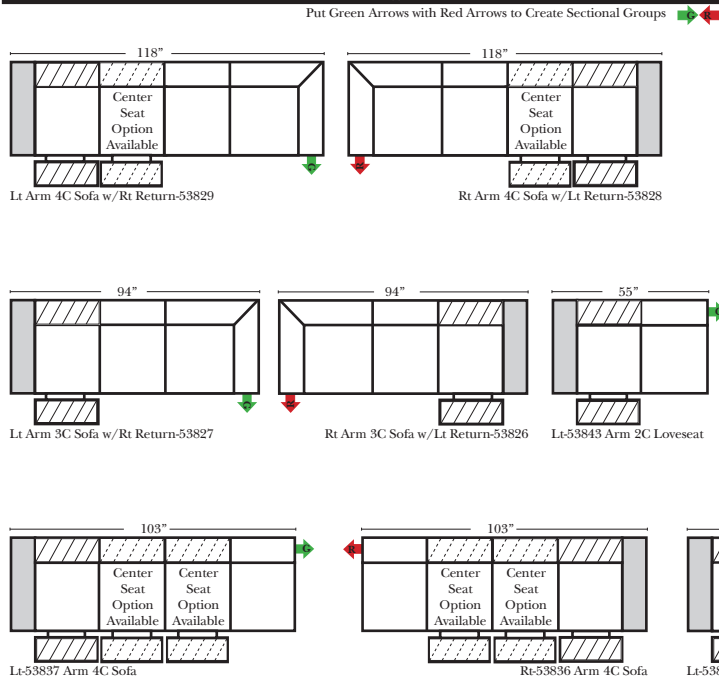

Options: (No Additional Charge)

- No. 33 Firm Foam
- Wood Leg Finish (Available in Cherry, Chocolate, Espresso, Honey Oak, Shadow & Walnut)

Options: (Additional Charges Apply)

- Center Seat Recliner (See Option Note)
- Rechargeable Battery Pack (Power Mechanism)
- Swivel Table for Console Arms (Espresso or Walnut Wood Finish)
- **Portable Single Theater Arm (1) Cup Holder (Fabric or Leather)(Excluding Designer Leather)

L-Shape / 90 Degree Sectional

(All 4 seat items ship as one piece if stationary, two pieces if motion installed)

Note:

All Dimensions are approximate, if accuracy is crucial, please contact us for validation of the dimensions shown. However, a 1" to 2" variance can still apply due to foam and upholstery.