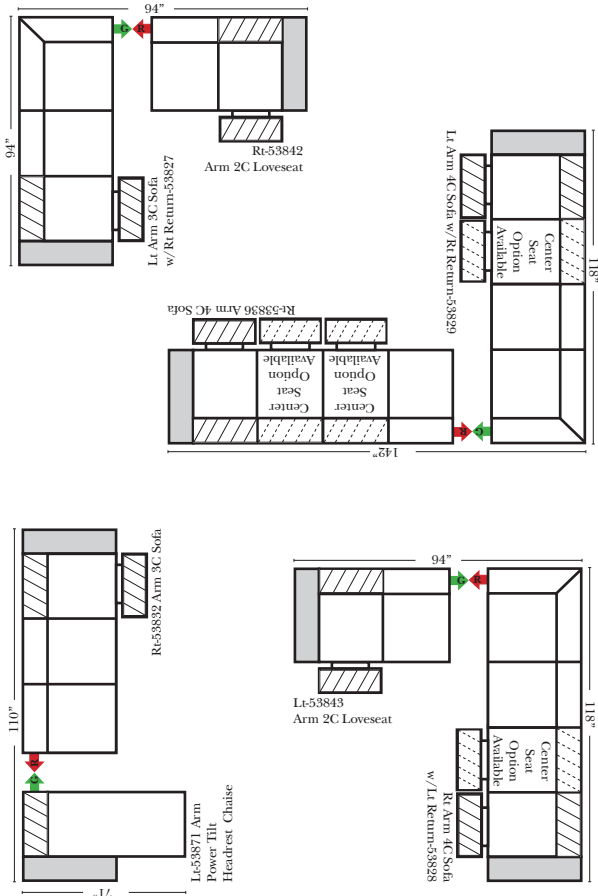

L-Shape / 90 Degree Sectional

(All 4 seat items ship as one piece if stationary, two pieces if motion installed)

Note:

All Dimensions are approximate, if accuracy is crucial, please contact us for validation of the dimensions shown. However, a 1" to 2" variance can still apply due to foam and upholstery.

Home Theater Components

Small Straight-63118 Console Arm
 Small Wedge-63119 Console Arm
 Large Straight-63116 Console Arm
 Large Wedge-63117 Console Arm

Large console arm wood finish is standard as Espresso, available in Walnut - Small console is upholstered.

Suggested Configurations

The Suggested Configurations below are only a sample of what the imagination can create, please enjoy creating the configuration that fits your lifestyle, using the ideas below and from the items on the opposite page.