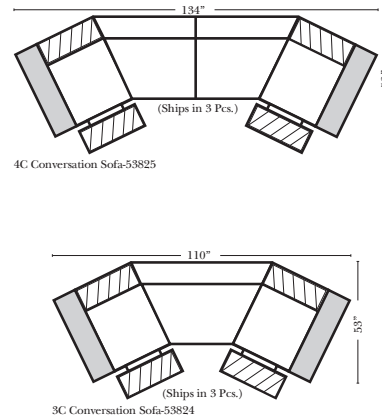

Conversation

Standards & Options

Standard:

- Available in Full & Top Grain Leathers
- Available in Luxury Fabrics
- All Hardwood Frames
- Chrome Leg Finish
- Power Seats & Power Tilt Headrests

Options: (No Additional Charge)

- No. 33 Firm Foam
- Wood Leg Finish (Available in Cherry, Chocolate, Espresso, Honey Oak, Shadow & Walnut)

Options: (Additional Charges Apply)

- Center Seat Recliner (See Option Note)
- Rechargeable Battery Pack (Power Mechanism)
- Swivel Table for Console Arms (Espresso or Walnut Wood Finish)
- **Portable Single Theater Arm (1) Cup Holder (Fabric or Leather)(Excluding Designer Leather)