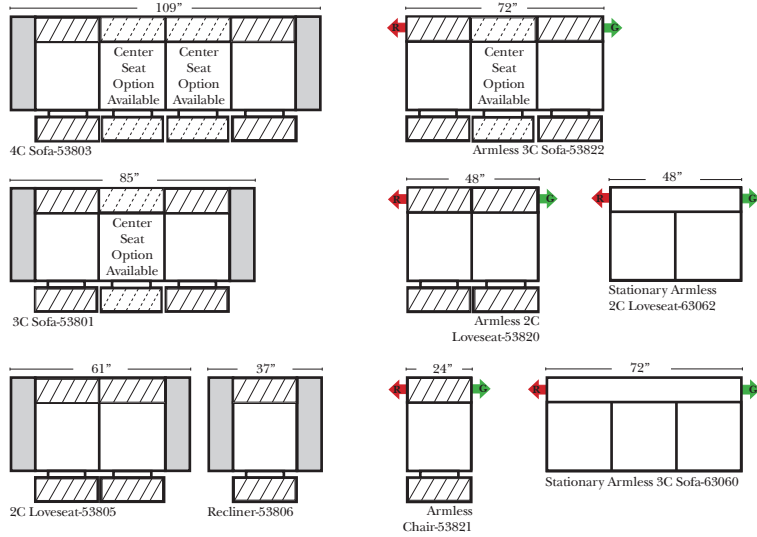

Standard / Armless

Put Green Arrows with Red Arrows to Create Sectional Groups