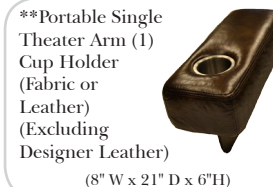

Options: (No Additional Charge)

- No. 33 Firm Foam
- Wood Leg Finish (Available in Cherry, Chocolate, Espresso, Honey Oak, Shadow & Walnut)

Options: (Additional Charges Apply)

- Center Seat Recliner (See Option Note)
- Rechargeable Battery Pack (Power Mechanism)
- Swivel Table for Console Arms (Espresso or Walnut Wood Finish)
- **Portable Single Theater Arm (1) Cup Holder (Fabric or Leather)(Excluding Designer Leather)

L-Shape / 90 Degree Sectional

(All 4 seat items ship as one piece if stationary, two pieces if motion installed)

Note:

All Dimensions are approximate, if accuracy is crucial, please contact us for validation of the dimensions shown. However, a 1" to 2" variance can still apply due to foam and upholstery.