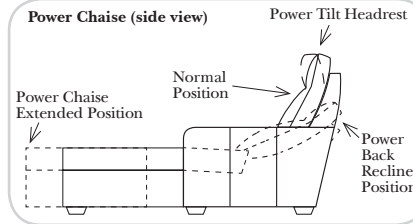

Options: (No Additional Charge)

- No. 33 Firm Foam
- Wood Leg Finish (Available in Cherry, Chocolate, Espresso, Honey Oak, Shadow & Walnut)

Options: (Additional Charges Apply)

- Center Seat Recliner (See Option Note)
- Rechargeable Battery Pack (Power Mechanism)
- Swivel Table for Console Arms (Espresso or Walnut Wood Finish)
- **Portable Single Theater Arm (1) Cup Holder (Fabric or Leather)(Excluding Designer Leather)

L-Shape / 90 Degree Sectional

(All 4 seat items ship as one piece if stationary, two pieces if motion installed)

Note:

All Dimensions are approximate, if accuracy is crucial, please contact us for validation of the dimensions shown. However, a 1" to 2" variance can still apply due to foam and upholstery.