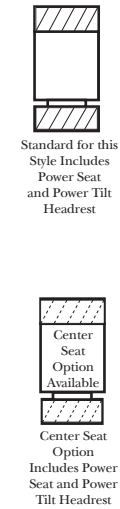

Standard / Armless

Put Green Arrows with Red Arrows to Create Sectional Groups

Conversation

Standards & Options

Standard:

- Available in Full & Top Grain Leathers
- Available in Luxury Fabrics
- All Hardwood Frames
- Chrome Leg Finish
- Power Seats & Power Tilt Headrests

Options: (No Additional Charge)

- No. 33 Firm Foam
- Wood Leg Finish (Available in Cherry, Chocolate, Espresso, Honey Oak, Shadow & Walnut)

Options: (Additional Charges Apply)

- Center Seat Recliner (See Option Note)
- Rechargeable Battery Pack (Power Mechanism)
- Swivel Table for Console Arms (Espresso or Walnut Wood Finish)
- **Portable Single Theater Arm (1) Cup Holder (Fabric or Leather)(Excluding Designer Leather)

L-Shape / 90 Degree Sectional

(All 4 seat items ship as one piece if stationary, two pieces if motion installed)

Note:

All Dimensions are approximate, if accuracy is crucial, please contact us for validation of the dimensions shown. However, a 1" to 2" variance can still apply due to foam and upholstery.

Home Theater Components

Small Straight-63118 Console Arm
 Small Wedge-63119 Console Arm
 Large Straight-63116 Console Arm
 Large Wedge-63117 Console Arm

Large console arm wood finish is standard as Espresso, available in Walnut - Small console is upholstered.