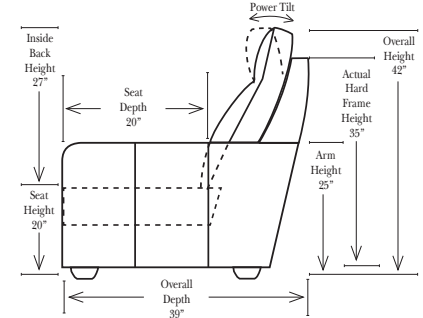

Conversation

Standards & Options

Standard:

- Available in Full & Top Grain Leathers
- Available in Luxury Fabrics
- All Hardwood Frames
- Chrome Leg Finish
- Power Seats & Power Tilt Headrests

Options: (No Additional Charge)

- No. 33 Firm Foam
- Wood Leg Finish (Available in Cherry, Chocolate, Espresso, Honey Oak, Shadow & Walnut)

Options: (Additional Charges Apply)

- Center Seat Recliner (See Option Note)
- Rechargeable Battery Pack (Power Mechanism)
- Swivel Table for Console Arms (Espresso or Walnut Wood Finish)
- **Portable Single Theater Arm (1) Cup Holder (Fabric or Leather)(Excluding Designer Leather)