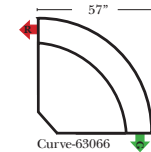

L-Shape / 90 Degree Sectional

(All 4 seat items ship as one piece if stationary, two pieces if motion installed)

Note:

All Dimensions are approximate, if accuracy is crucial, please contact us for validation of the dimensions shown. However, a 1" to 2" variance can still apply due to foam and upholstery.