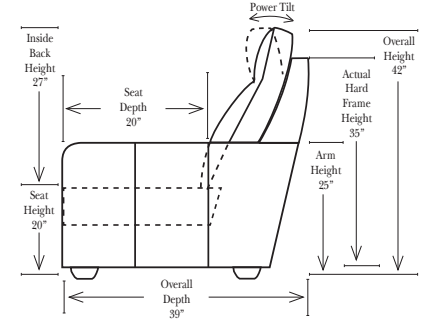

Standard / Armless

Put Green Arrows with Red Arrows to Create Sectional Groups

Conversation

L-Shape / 90 Degree Sectional

(All 4 seat items ship as one piece if stationary, two pieces if motion installed)

Note:

All Dimensions are approximate, if accuracy is crucial, please contact us for validation of the dimensions shown. However, a 1" to 2" variance can still apply due to foam and upholstery.

Home Theater Components