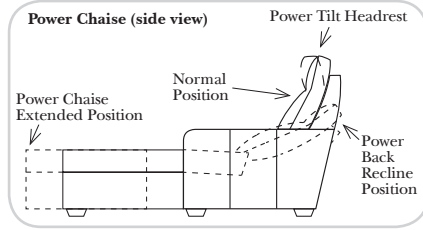

Standard / Armless

Put Green Arrows with Red Arrows to Create Sectional Groups

Conversation

L-Shape / 90 Degree Sectional

(All 4 seat items ship as one piece if stationary, two pieces if motion installed)