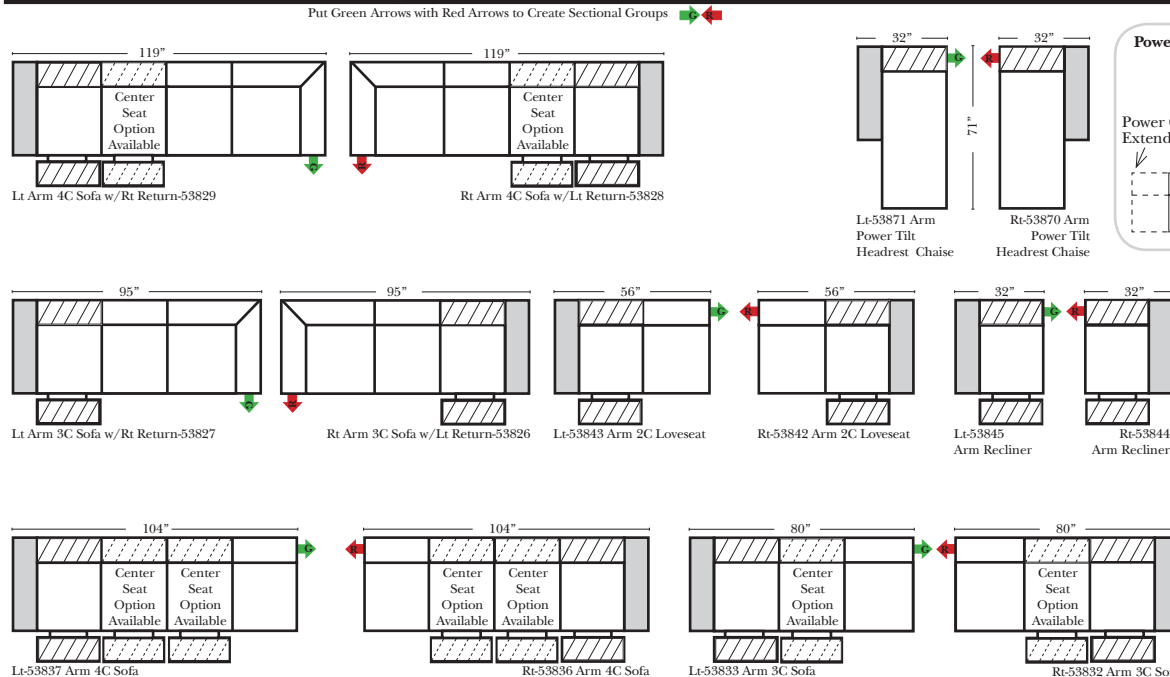

Standard / Armless

Put Green Arrows with Red Arrows to Create Sectional Groups

Conversation

L-Shape / 90 Degree Sectional

(All 4 seat items ship as one piece if stationary, two pieces if motion installed)

Standards & Options

Standard:

- Available in Full & Top Grain Leathers
- Available in Luxury Fabrics
- All Hardwood Frames
- Wood Leg Finish (Standard is Walnut)
- Nail Heads (where indicated)
- Power Seats & Power Tilt Headrests

Note:

All Dimensions are approximate, if accuracy is crucial, please contact us for validation of the dimensions shown. However, a 1" to 2" variance can still apply due to foam and upholstery.

Home Theater Components