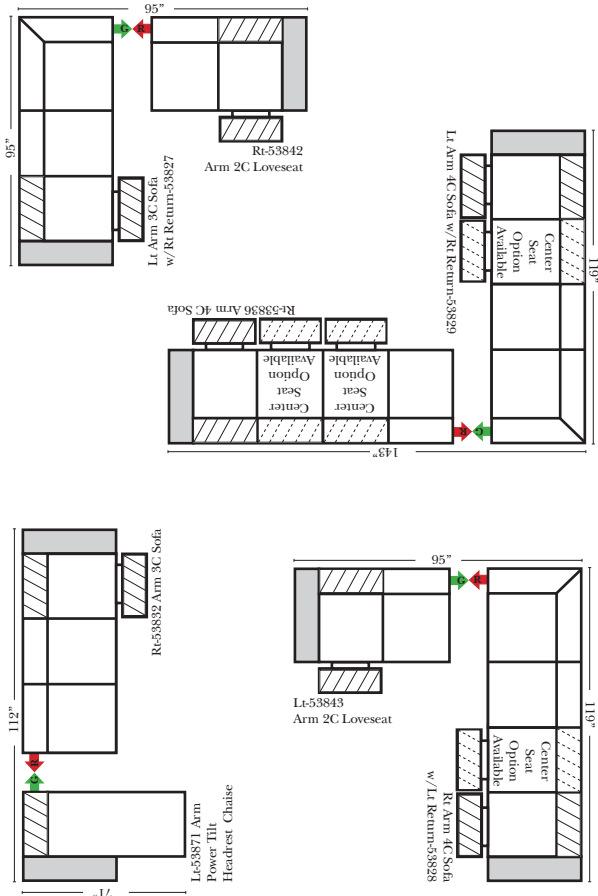

Suggested Configurations

The Suggested Configurations below are only a sample of what the imagination can create, please enjoy creating the configuration that fits your lifestyle, using the ideas below and from the items on the opposite page.