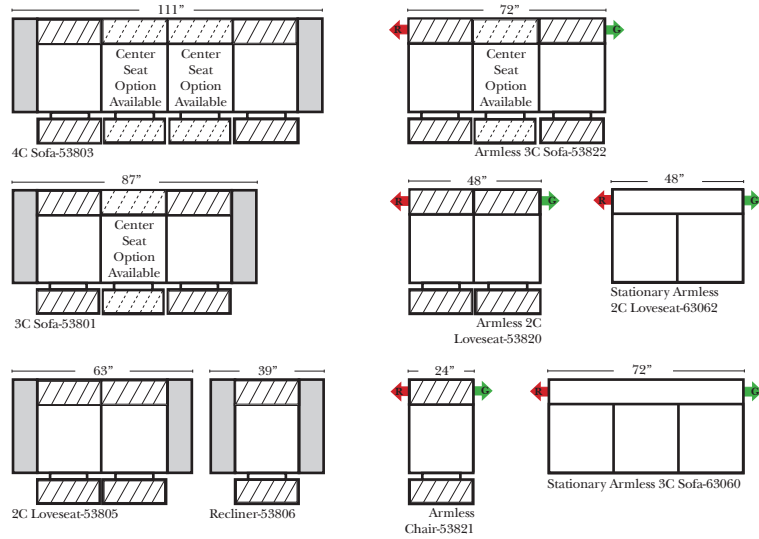

Standard / Armless

Put Green Arrows with Red Arrows to Create Sectional Groups

Conversation

L-Shape / 90 Degree Sectional

(All 4 seat items ship as one piece if stationary, two pieces if motion installed)

Note:

All Dimensions are approximate, if accuracy is crucial, please contact us for validation of the dimensions shown. However, a 1" to 2" variance can still apply due to foam and upholstery.

Home Theater Components