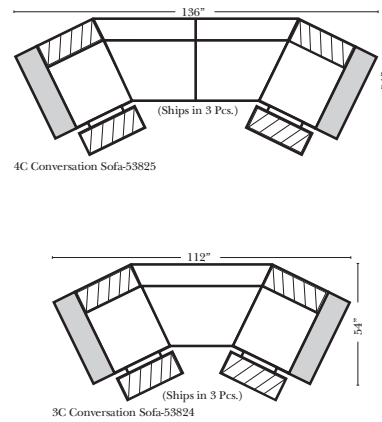

Standard / Armless

Put Green Arrows with Red Arrows to Create Sectional Groups

Conversation

L-Shape / 90 Degree Sectional

(All 4 seat items ship as one piece if stationary, two pieces if motion installed)

Note:

All Dimensions are approximate, if accuracy is crucial, please contact us for validation of the dimensions shown. However, a 1" to 2" variance can still apply due to foam and upholstery.

Home Theater Components