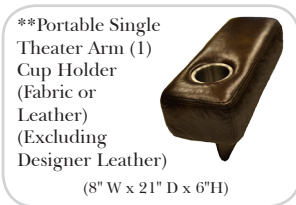

Standard / Armless

Put Green Arrows with Red Arrows to Create Sectional Groups

Conversation

L-Shape / 90 Degree Sectional

(All 4 seat items ship as one piece if stationary, two pieces if motion installed)