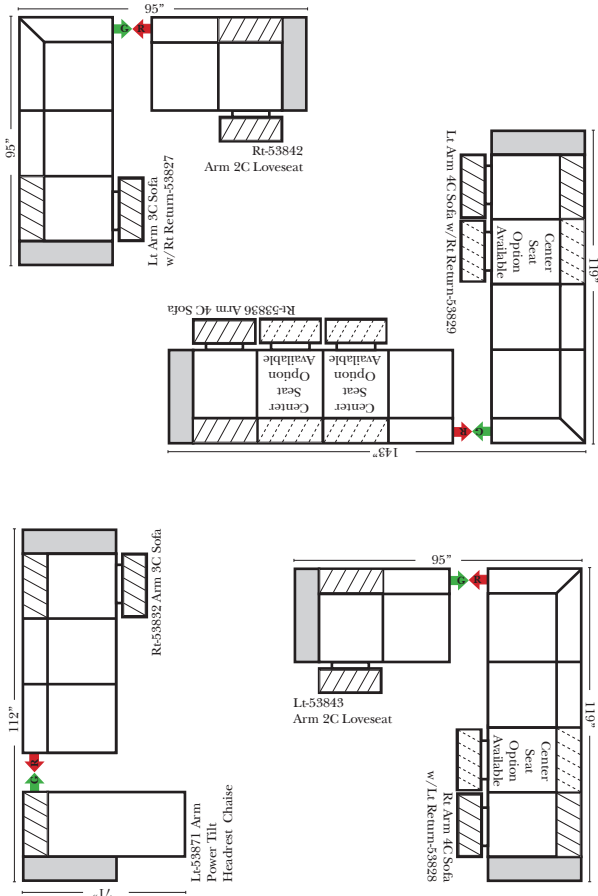

L-Shape / 90 Degree Sectional

(All 4 seat items ship as one piece if stationary, two pieces if motion installed)

Note:

All Dimensions are approximate, if accuracy is crucial, please contact us for validation of the dimensions shown. However, a 1" to 2" variance can still apply due to foam and upholstery.

Home Theater Components

Small Straight-63118 Console Arm
 Small Wedge-63119 Console Arm
 Large Straight-63116 Console Arm
 Large Wedge-63117 Console Arm

Large console arm wood finish is standard as Espresso, available in Walnut - Small console is upholstered.

Suggested Configurations

The Suggested Configurations below are only a sample of what the imagination can create, please enjoy creating the configuration that fits your lifestyle, using the ideas below and from the items on the opposite page.