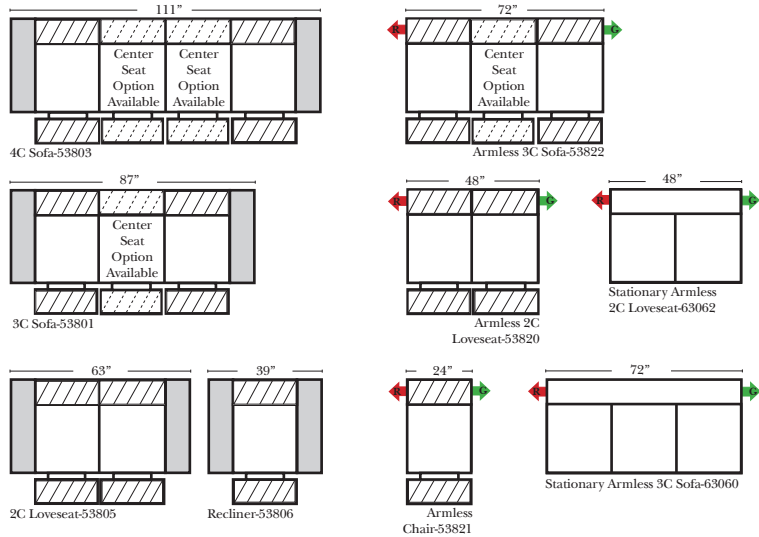

Standard / Armless

Put Green Arrows with Red Arrows to Create Sectional Groups