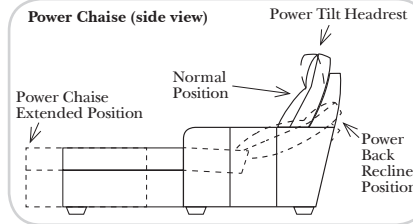

Options: (No Additional Charge)

- No. 33 Firm Foam
- Wood Leg Finish (Available in Cherry, Chocolate, Espresso, Honey Oak, & Shadow)

Options: (Additional Charges Apply)

- Center Seat Recliner (See Option Note)
- Rechargeable Battery Pack (Power Mechanism)
- Swivel Table for Console Arms (Espresso or Walnut Wood Finish)
- **Portable Single Theater Arm (1) Cup Holder (Fabric or Leather)(Excluding Designer Leather)

L-Shape / 90 Degree Sectional

(All 4 seat items ship as one piece if stationary, two pieces if motion installed)

Note:

All Dimensions are approximate, if accuracy is crucial, please contact us for validation of the dimensions shown. However, a 1" to 2" variance can still apply due to foam and upholstery.