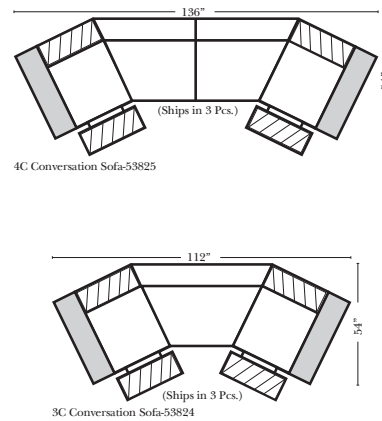

Conversation

Standards & Options

Standard:

- Available in Full & Top Grain Leathers
- Available in Luxury Fabrics
- All Hardwood Frames
- Wood Leg Finish (Standard is Walnut)
- Nail Heads (where indicated)
- Power Seats & Power Tilt Headrests

Options: (No Additional Charge)

- No. 33 Firm Foam
- Wood Leg Finish (Available in Cherry, Chocolate, Espresso, Honey Oak, & Shadow)

Options: (Additional Charges Apply)

- Center Seat Recliner (See Option Note)
- Rechargeable Battery Pack (Power Mechanism)
- Swivel Table for Console Arms (Espresso or Walnut Wood Finish)
- **Portable Single Theater Arm (1) Cup Holder (Fabric or Leather)(Excluding Designer Leather)