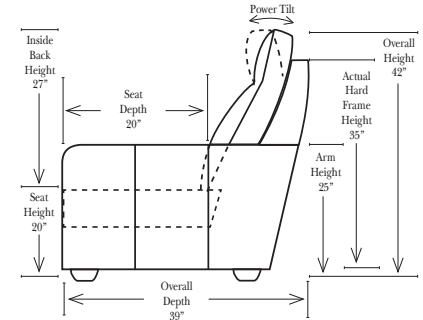

Conversation

Standards & Options

Standard:

- Available in Full & Top Grain Leathers
- Available in Luxury Fabrics
- All Hardwood Frames
- Wood Leg Finish (Standard is Walnut)
- Nail Heads (where indicated)
- Power Seats & Power Tilt Headrests

Options: (No Additional Charge)

- No. 33 Firm Foam
- Wood Leg Finish (Available in Cherry, Chocolate, Espresso, Honey Oak, & Shadow)

Options: (Additional Charges Apply)

- Center Seat Recliner (See Option Note)
- Rechargeable Battery Pack (Power Mechanism)
- Swivel Table for Console Arms (Espresso or Walnut Wood Finish)
- **Portable Single Theater Arm (1) Cup Holder (Fabric or Leather)(Excluding Designer Leather)