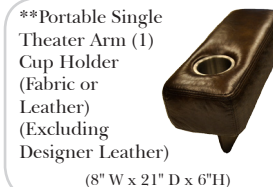

Options: (No Additional Charge)

- No. 33 Firm Foam
- Wood Leg Finish (Available in Cherry, Chocolate, Espresso, Honey Oak, & Shadow)

Options: (Additional Charges Apply)

- Center Seat Recliner (See Option Note)
- Rechargeable Battery Pack (Power Mechanism)
- Swivel Table for Console Arms (Espresso or Walnut Wood Finish)
- **Portable Single Theater Arm (1) Cup Holder (Fabric or Leather)(Excluding Designer Leather)

L-Shape / 90 Degree Sectional

(All 4 seat items ship as one piece if stationary, two pieces if motion installed)

Note:

All Dimensions are approximate, if accuracy is crucial, please contact us for validation of the dimensions shown. However, a 1" to 2" variance can still apply due to foam and upholstery.