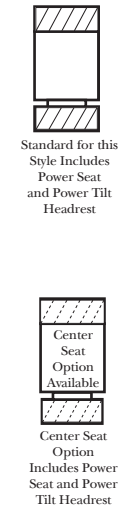

Standard / Armless

Put Green Arrows with Red Arrows to Create Sectional Groups

Conversation

Standards & Options

Standard:

- Available in Full & Top Grain Leathers
- Available in Luxury Fabrics
- All Hardwood Frames
- Wood Leg Finish (Standard is Walnut)
- Nail Heads (where indicated)
- Power Seats & Power Tilt Headrests

Options: (No Additional Charge)

- No. 33 Firm Foam
- Wood Leg Finish (Available in Cherry, Chocolate, Espresso, Honey Oak, & Shadow)

Options: (Additional Charges Apply)

- Center Seat Recliner (See Option Note)
- Rechargeable Battery Pack (Power Mechanism)
- Swivel Table for Console Arms (Espresso or Walnut Wood Finish)
- **Portable Single Theater Arm (1) Cup Holder (Fabric or Leather)(Excluding Designer Leather)

L-Shape / 90 Degree Sectional

(All 4 seat items ship as one piece if stationary, two pieces if motion installed)

Note:

All Dimensions are approximate, if accuracy is crucial, please contact us for validation of the dimensions shown. However, a 1" to 2" variance can still apply due to foam and upholstery.