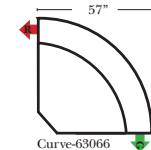

L-Shape / 90 Degree Sectional

(All 4 seat items ship as one piece if stationary, two pieces if motion installed)

Note:

All Dimensions are approximate, if accuracy is crucial, please contact us for validation of the dimensions shown. However, a 1" to 2" variance can still apply due to foam and upholstery.