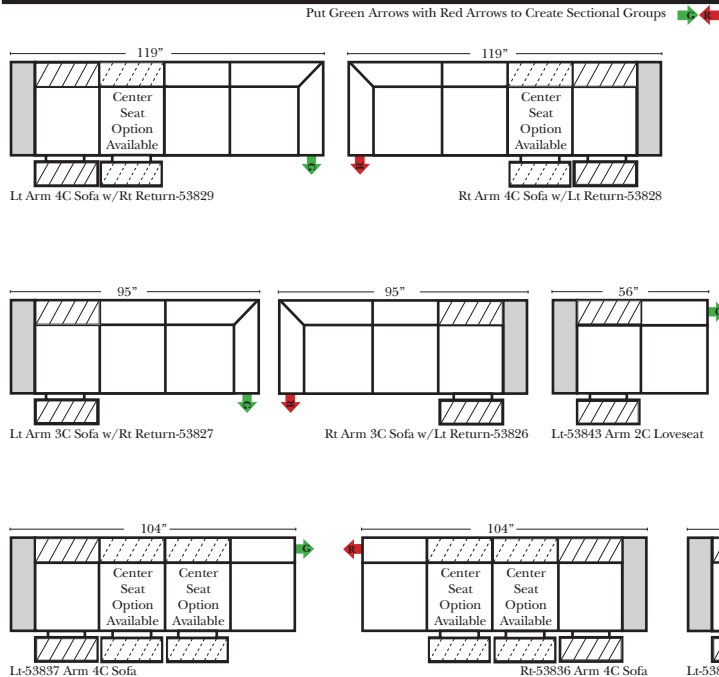

Options: (No Additional Charge)

- No. 33 Firm Foam
- Wood Leg Finish (Available in Cherry, Chocolate, Espresso, Honey Oak, & Shadow)

Options: (Additional Charges Apply)

- Center Seat Recliner (See Option Note)
- Rechargeable Battery Pack (Power Mechanism)
- Swivel Table for Console Arms (Espresso or Walnut Wood Finish)
- **Portable Single Theater Arm (1) Cup Holder (Fabric or Leather)(Excluding Designer Leather)

L-Shape / 90 Degree Sectional

(All 4 seat items ship as one piece if stationary, two pieces if motion installed)

Note:

All Dimensions are approximate, if accuracy is crucial, please contact us for validation of the dimensions shown. However, a 1" to 2" variance can still apply due to foam and upholstery.