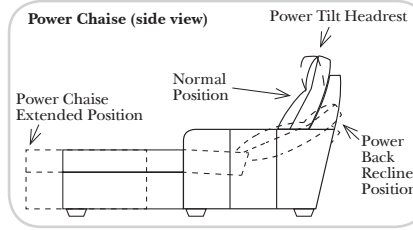

Standard / Armless

Put Green Arrows with Red Arrows to Create Sectional Groups

Conversation

L-Shape / 90 Degree Sectional

(All 4 seat items ship as one piece if stationary, two pieces if motion installed)