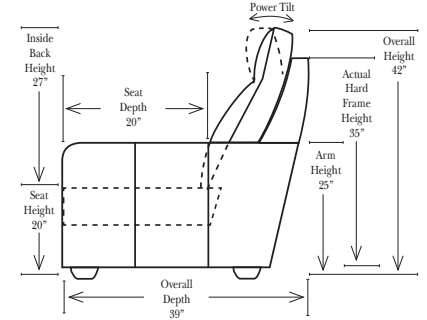

Standard / Armless

Put Green Arrows with Red Arrows to Create Sectional Groups

Conversation

L-Shape / 90 Degree Sectional

(All 4 seat items ship as one piece if stationary, two pieces if motion installed)

Note:
All Dimensions are approximate, if accuracy is crucial, please contact us for validation of the dimensions shown. However, a 1" to 2" variance can still apply due to foam and upholstery.

Home Theater Components