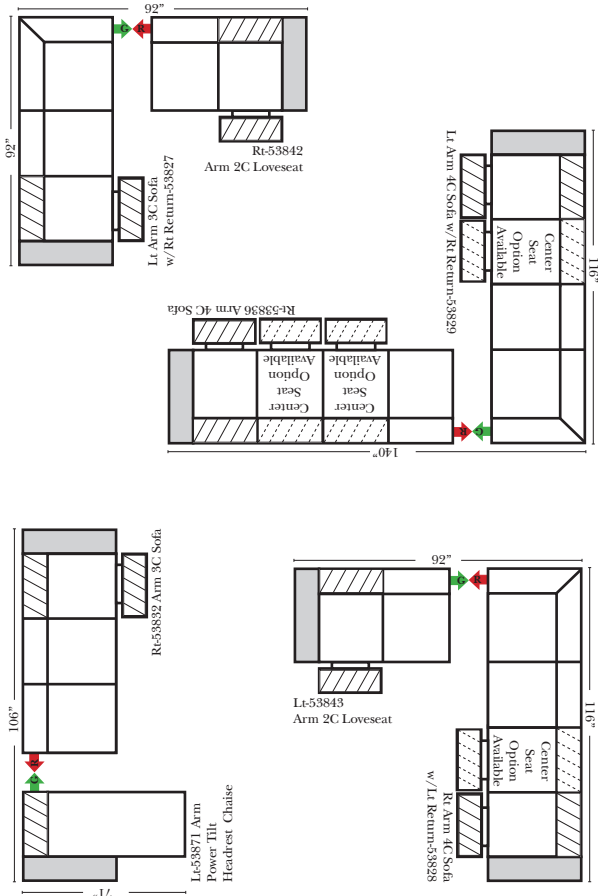

Home Theater Components

Large console arm wood finish is standard as Espresso, available in Walnut - Small console is upholstered.

Suggested Configurations

The Suggested Configurations below are only a sample of what the imagination can create, please enjoy creating the configuration that fits your lifestyle, using the ideas below and from the items on the opposite page.