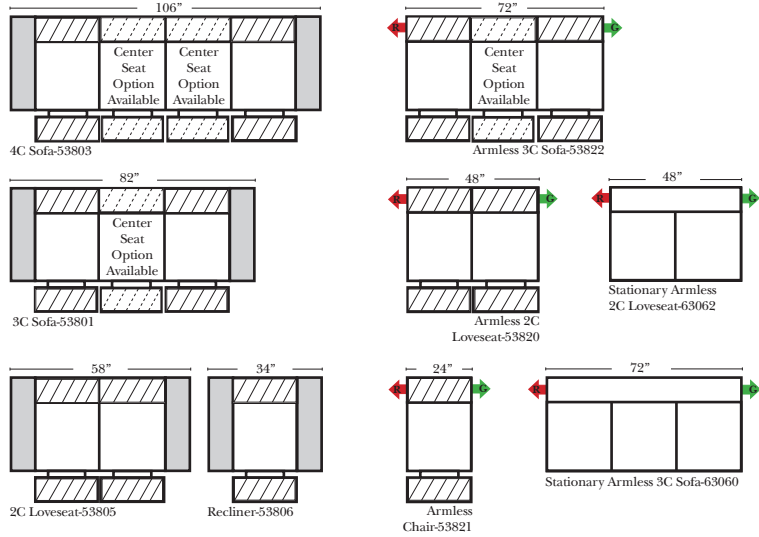

Standard / Armless

Put Green Arrows with Red Arrows to Create Sectional Groups

Conversation

L-Shape / 90 Degree Sectional

(All 4 seat items ship as one piece if stationary, two pieces if motion installed)

- Options: (Additional Charges Apply)**
- Center Seat Recliner (See Option Note)
 - Rechargeable Battery Pack (Power Mechanism)
 - Swivel Table for Console Arms (Espresso or Walnut Wood Finish)
 - **Portable Single Theater Arm (1) Cup Holder (Fabric or Leather)(Excluding Designer Leather)

Note:
All Dimensions are approximate, if accuracy is crucial, please contact us for validation of the dimensions shown. However, a 1" to 2" variance can still apply due to foam and upholstery.

Home Theater Components