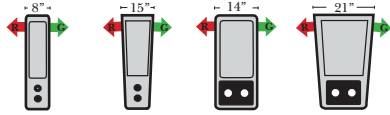

Home Theater Components

Small Straight-63118 Console Arm
Small Wedge-63119 Console Arm
Large Straight-63116 Console Arm
Large Wedge-63117 Console Arm