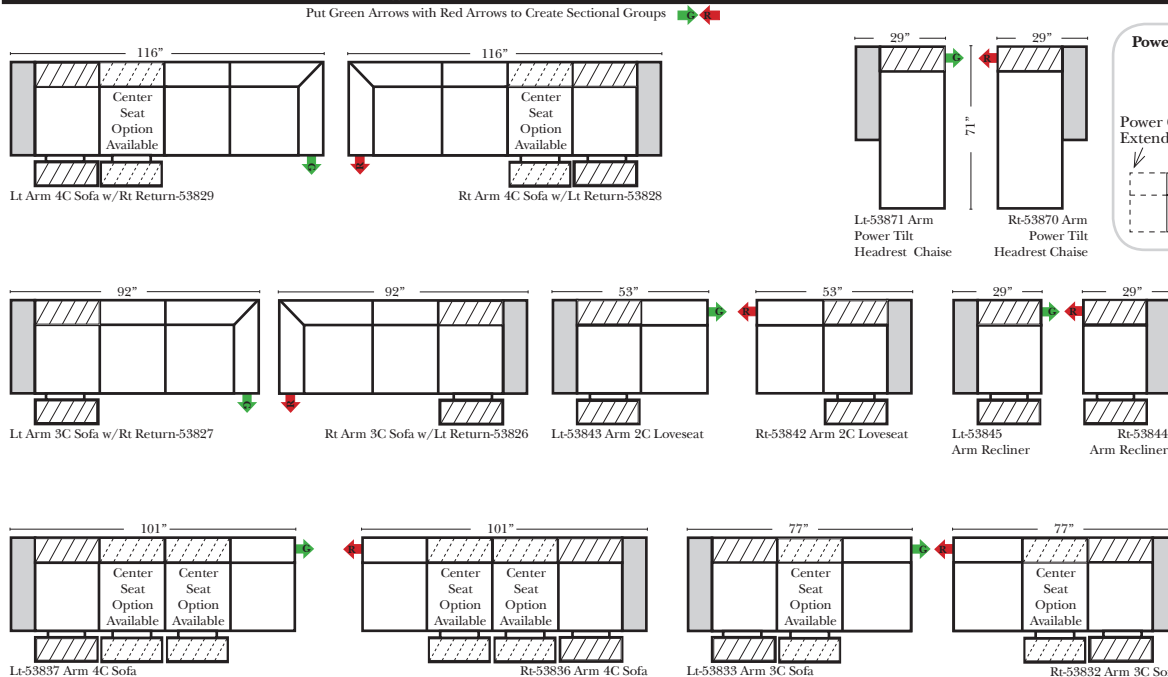

Standard / Armless

Put Green Arrows with Red Arrows to Create Sectional Groups

Conversation

L-Shape / 90 Degree Sectional

(All 4 seat items ship as one piece if stationary, two pieces if motion installed)

Standards & Options

- Standard:**
- Available in Full & Top Grain Leathers
 - Available in Luxury Fabrics
 - All Hardwood Frames
 - Chrome Leg Finish
 - Power Seats & Power Tilt Headrests

- Options: (No Additional Charge)**
- No. 33 Firm Foam
 - Wood Leg Finish (Available in Cherry, Chocolate, Espresso, Honey Oak, Shadow & Walnut)

- Options: (Additional Charges Apply)**
- Center Seat Recliner (See Option Note)
 - Rechargeable Battery Pack (Power Mechanism)
 - Swivel Table for Console Arms (Espresso or Walnut Wood Finish)
 - **Portable Single Theater Arm (1) Cup Holder (Fabric or Leather)(Excluding Designer Leather)

Note:
All Dimensions are approximate, if accuracy is crucial, please contact us for validation of the dimensions shown. However, a 1" to 2" variance can still apply due to foam and upholstery.

Home Theater Components