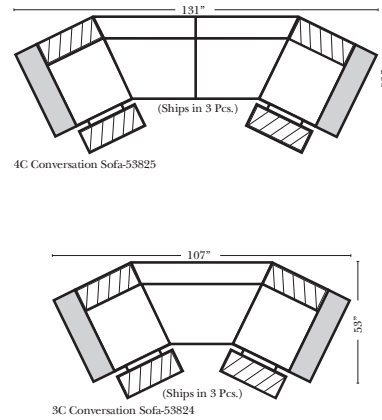

Standard / Armless

Put Green Arrows with Red Arrows to Create Sectional Groups

Conversation

L-Shape / 90 Degree Sectional

(All 4 seat items ship as one piece if stationary, two pieces if motion installed)

Note:
All Dimensions are approximate, if accuracy is crucial, please contact us for validation of the dimensions shown. However, a 1" to 2" variance can still apply due to foam and upholstery.

Home Theater Components