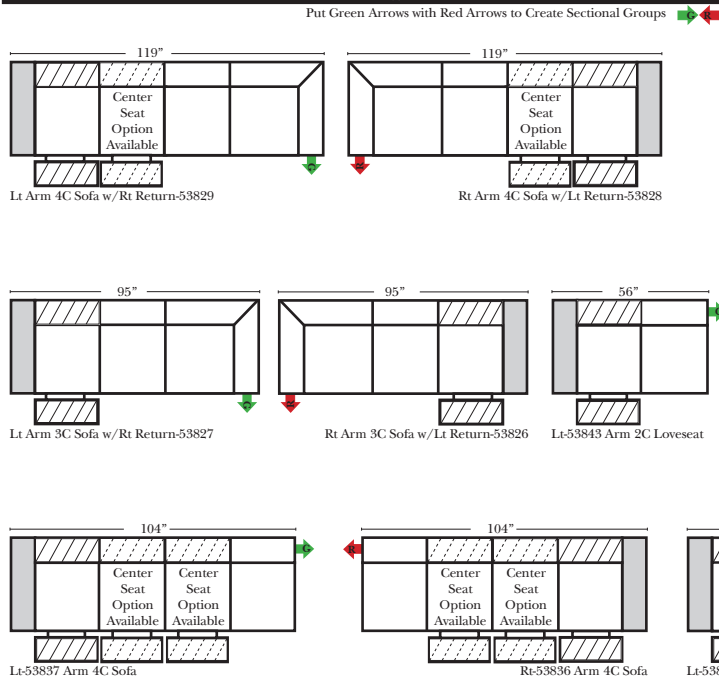

Standard / Armless

Put Green Arrows with Red Arrows to Create Sectional Groups

Conversation

L-Shape / 90 Degree Sectional

(All 4 seat items ship as one piece if stationary, two pieces if motion installed)

- No. 33 Firm Foam
- Wood Leg Finish (Available in Cherry, Chocolate, Espresso, Honey Oak, & Shadow)

Options: (Additional Charges Apply)

- Center Seat Recliner (See Option Note)
- Rechargeable Battery Pack (Power Mechanism)
- Swivel Table for Console Arms (Espresso or Walnut Wood Finish)
- **Portable Single Theater Arm (1) Cup Holder (Fabric or Leather)(Excluding Designer Leather)

Note:

All Dimensions are approximate, if accuracy is crucial, please contact us for validation of the dimensions shown. However, a 1" to 2" variance can still apply due to foam and upholstery.

Home Theater Components