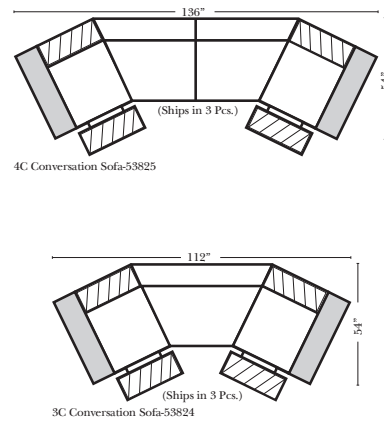

Standard / Armless

Put Green Arrows with Red Arrows to Create Sectional Groups

Conversation

L-Shape / 90 Degree Sectional

(All 4 seat items ship as one piece if stationary, two pieces if motion installed)

Note:

All Dimensions are approximate, if accuracy is crucial, please contact us for validation of the dimensions shown. However, a 1" to 2" variance can still apply due to foam and upholstery.

Home Theater Components