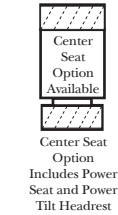

Standard / Armless

Put Green Arrows with Red Arrows to Create Sectional Groups

Conversation

L-Shape / 90 Degree Sectional

(All 4 seat items ship as one piece if stationary, two pieces if motion installed)

Note:

All Dimensions are approximate, if accuracy is crucial, please contact us for validation of the dimensions shown. However, a 1" to 2" variance can still apply due to foam and upholstery.

Home Theater Components