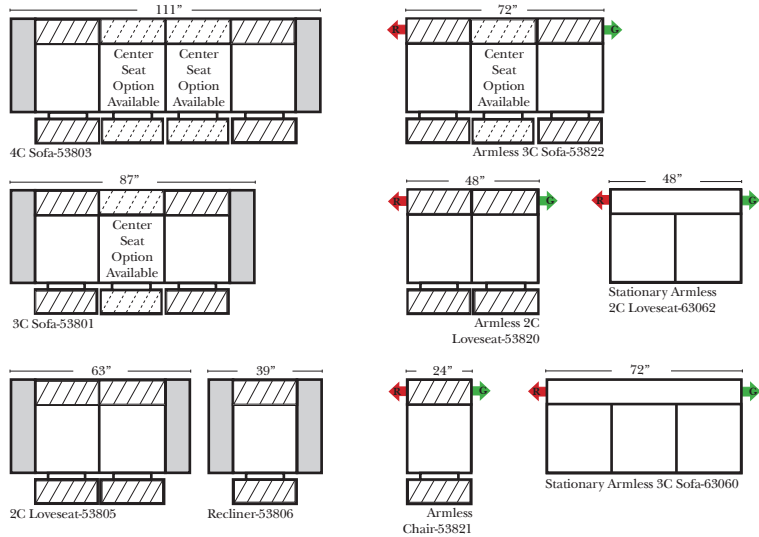

Standard / Armless

Put Green Arrows with Red Arrows to Create Sectional Groups

Conversation

L-Shape / 90 Degree Sectional

(All 4 seat items ship as one piece if stationary, two pieces if motion installed)

Note:

All Dimensions are approximate, if accuracy is crucial, please contact us for validation of the dimensions shown. However, a 1" to 2" variance can still apply due to foam and upholstery.

Home Theater Components