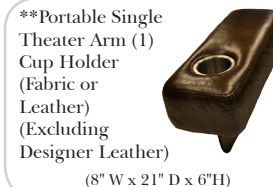

Standard / Armless

Put Green Arrows with Red Arrows to Create Sectional Groups

Conversation

L-Shape / 90 Degree Sectional

(All 4 seat items ship as one piece if stationary, two pieces if motion installed)