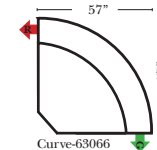

Standard / Armless

Put Green Arrows with Red Arrows to Create Sectional Groups

Conversation

L-Shape / 90 Degree Sectional

(All 4 seat items ship as one piece if stationary, two pieces if motion installed)