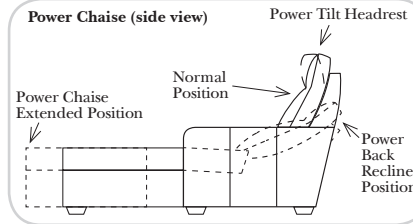

Standard / Armless

Put Green Arrows with Red Arrows to Create Sectional Groups

Conversation

L-Shape / 90 Degree Sectional

(All 4 seat items ship as one piece if stationary, two pieces if motion installed)