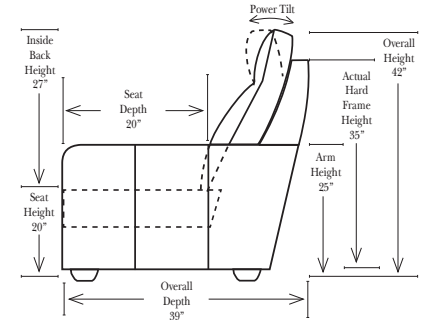

Standard / Armless

Put Green Arrows with Red Arrows to Create Sectional Groups

Conversation

L-Shape / 90 Degree Sectional

(All 4 seat items ship as one piece if stationary, two pieces if motion installed)

Note:

All Dimensions are approximate, if accuracy is crucial, please contact us for validation of the dimensions shown. However, a 1" to 2" variance can still apply due to foam and upholstery.

Home Theater Components