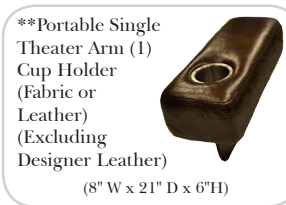

Standard / Armless

Put Green Arrows with Red Arrows to Create Sectional Groups

Conversation

L-Shape / 90 Degree Sectional

(All 4 seat items ship as one piece if stationary, two pieces if motion installed)