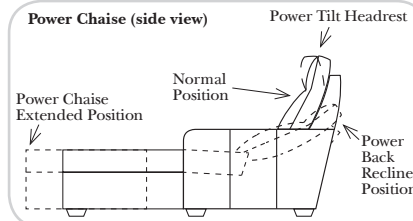

Standard / Armless

Put Green Arrows with Red Arrows to Create Sectional Groups

Conversation

L-Shape / 90 Degree Sectional

(All 4 seat items ship as one piece if stationary, two pieces if motion installed)