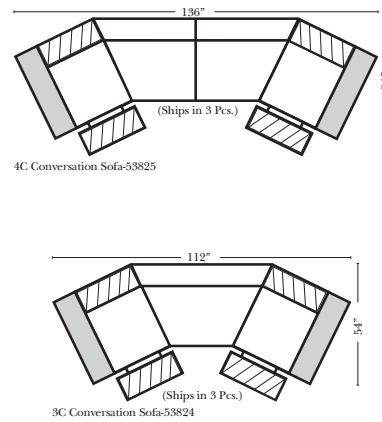

Standard / Armless

Put Green Arrows with Red Arrows to Create Sectional Groups

Conversation

L-Shape / 90 Degree Sectional

(All 4 seat items ship as one piece if stationary, two pieces if motion installed)

Note:
 All Dimensions are approximate, if accuracy is crucial, please contact us for validation of the dimensions shown. However, a 1" to 2" variance can still apply due to foam and upholstery.

Home Theater Components