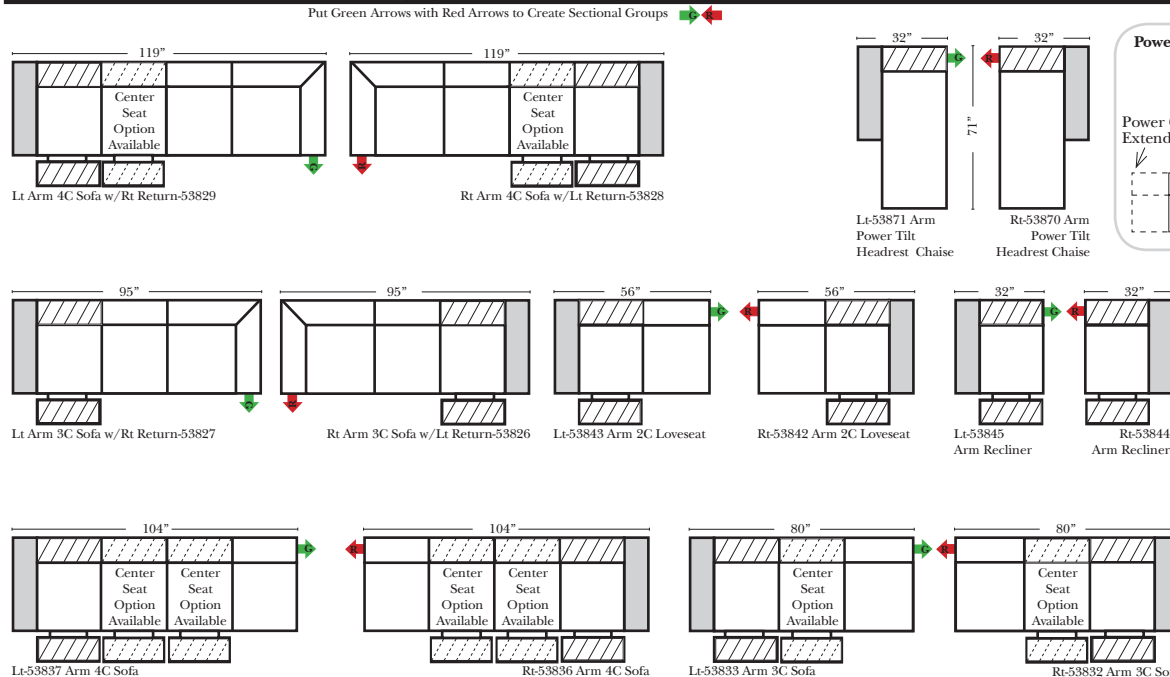

Standard / Armless

Put Green Arrows with Red Arrows to Create Sectional Groups

Conversation

L-Shape / 90 Degree Sectional

(All 4 seat items ship as one piece if stationary, two pieces if motion installed)

Standards & Options

- Standard:**
- Available in Full & Top Grain Leathers
 - Available in Luxury Fabrics
 - All Hardwood Frames
 - Wood Leg Finish (Standard is Walnut)
 - Power Seats & Power Tilt Headrests

Note:
 All Dimensions are approximate, if accuracy is crucial, please contact us for validation of the dimensions shown. However, a 1" to 2" variance can still apply due to foam and upholstery.

Home Theater Components