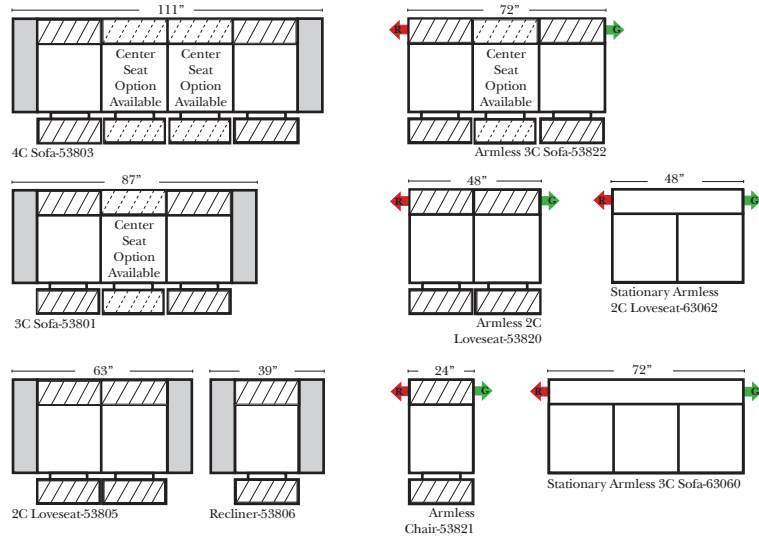

Standard / Armless

Put Green Arrows with Red Arrows to Create Sectional Groups

Conversation

L-Shape / 90 Degree Sectional

(All 4 seat items ship as one piece if stationary, two pieces if motion installed)

Note:
 All Dimensions are approximate, if accuracy is crucial, please contact us for validation of the dimensions shown. However, a 1" to 2" variance can still apply due to foam and upholstery.

Home Theater Components