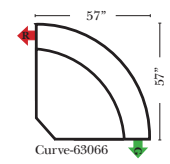

Standard / Armless

Put Green Arrows with Red Arrows to Create Sectional Groups

Conversation

L-Shape / 90 Degree Sectional

(All 4 seat items ship as one piece if stationary, two pieces if motion installed)