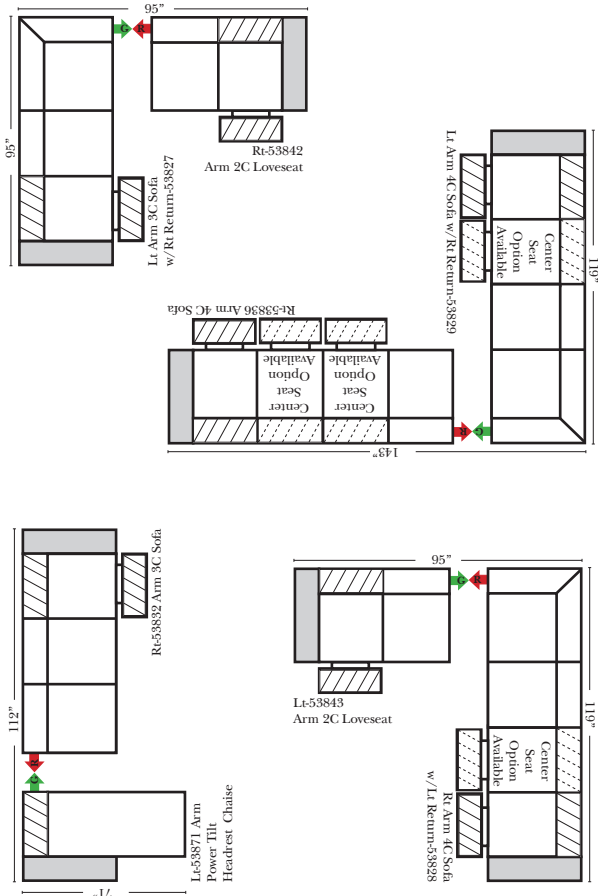

Home Theater Components

Large console arm wood finish is standard as Espresso, available in Walnut - Small console is upholstered.

Suggested Configurations

The Suggested Configurations below are only a sample of what the imagination can create, please enjoy creating the configuration that fits your lifestyle, using the ideas below and from the items on the opposite page.