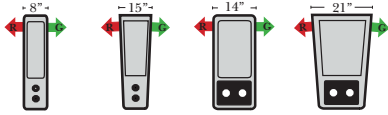

Home Theater Components

Small Straight-63118 Console Arm
Small Wedge-63119 Console Arm
Large Straight-63116 Console Arm
Large Wedge-63117 Console Arm