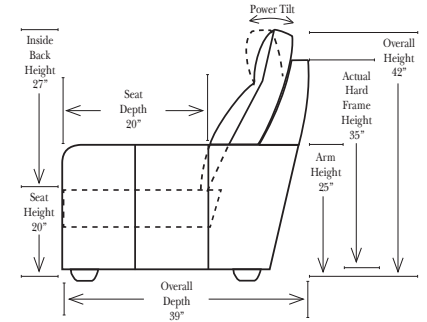

Standard / Armless

Put Green Arrows with Red Arrows to Create Sectional Groups

Conversation

L-Shape / 90 Degree Sectional

(All 4 seat items ship as one piece if stationary, two pieces if motion installed)

Note:
 All Dimensions are approximate, if accuracy is crucial, please contact us for validation of the dimensions shown. However, a 1" to 2" variance can still apply due to foam and upholstery.

Home Theater Components