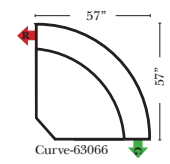

## L-Shape / 90 Degree Sectional

(All 4 seat items ship as one piece if stationary, two pieces if motion installed)

**Note:** All Dimensions are approximate, if accuracy is crucial, please contact us for validation of the dimensions shown. However, a 1" to 2" variance can still apply due to foam and upholstery.