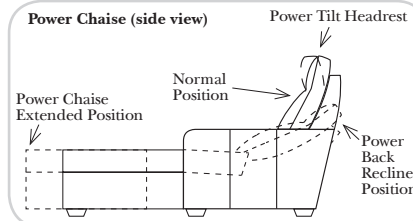

## L-Shape / 90 Degree Sectional

(All 4 seat items ship as one piece if stationary, two pieces if motion installed)

**Note:** All Dimensions are approximate, if accuracy is crucial, please contact us for validation of the dimensions shown. However, a 1" to 2" variance can still apply due to foam and upholstery.