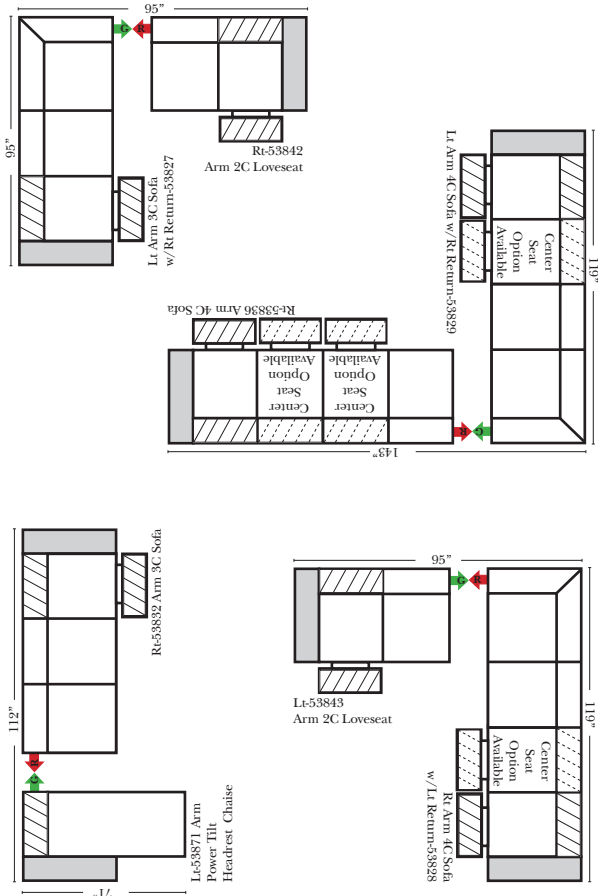

## L-Shape / 90 Degree Sectional

(All 4 seat items ship as one piece if stationary, two pieces if motion installed)

**Note:** All Dimensions are approximate, if accuracy is crucial, please contact us for validation of the dimensions shown. However, a 1" to 2" variance can still apply due to foam and upholstery.

### Home Theater Components

Small Straight-63118 Console Arm  
 Small Wedge-63119 Console Arm  
 Large Straight-63116 Console Arm  
 Large Wedge-63117 Console Arm

Large console arm wood finish is standard as Espresso, available in Walnut - Small console is upholstered.

### Suggested Configurations

The Suggested Configurations below are only a sample of what the imagination can create, please enjoy creating the configuration that fits your lifestyle, using the ideas below and from the items on the opposite page.