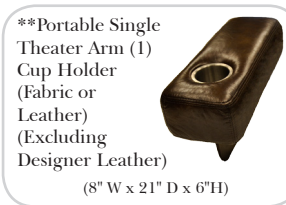

L-Shape / 90 Degree Sectional

(All 4 seat items ship as one piece if stationary, two pieces if motion installed)

Note: All Dimensions are approximate, if accuracy is crucial, please contact us for validation of the dimensions shown. However, a 1" to 2" variance can still apply due to foam and upholstery.