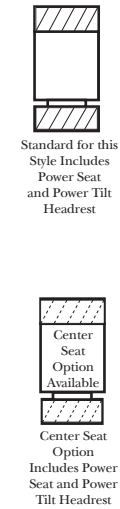

Conversation

Standards & Options

Standard:

- Available in Full & Top Grain Leathers
- Available in Luxury Fabrics
- All Hardwood Frames
- Wood Leg Finish (Standard is Walnut)
- Power Seats & Power Tilt Headrests

Options: (No Additional Charge)

- No. 33 Firm Foam
- Wood Leg Finish (Available in Cherry, Chocolate, Espresso, Honey Oak, & Shadow)

Options: (Additional Charges Apply)

- Center Seat Recliner (See Option Note)
- Rechargeable Battery Pack (Power Mechanism)
- Swivel Table for Console Arms (Espresso or Walnut Wood Finish)
- **Portable Single Theater Arm (1) Cup Holder (Fabric or Leather)(Excluding Designer Leather)