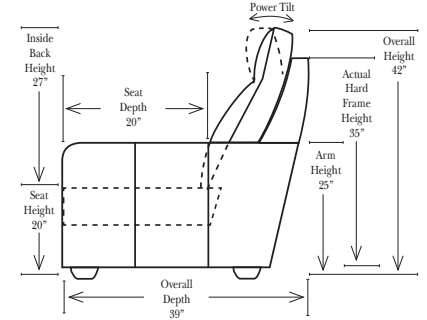

Conversation

Standards & Options

Standard:

- Available in Full & Top Grain Leathers
- Available in Luxury Fabrics
- All Hardwood Frames
- Wood Leg Finish (Standard is Walnut)
- Power Seats & Power Tilt Headrests

Options: (No Additional Charge)

- No. 33 Firm Foam
- Wood Leg Finish (Available in Cherry, Chocolate, Espresso, Honey Oak, & Shadow)

Options: (Additional Charges Apply)

- Center Seat Recliner (See Option Note)
- Rechargeable Battery Pack (Power Mechanism)
- Swivel Table for Console Arms (Espresso or Walnut Wood Finish)
- **Portable Single Theater Arm (1) Cup Holder (Fabric or Leather)(Excluding Designer Leather)