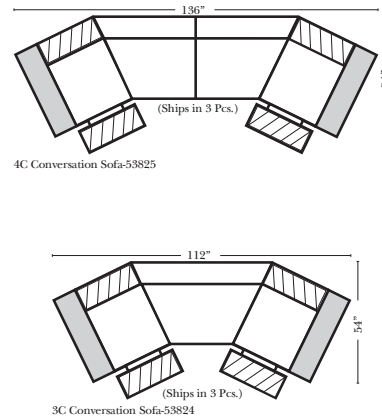

Conversation

Standards & Options

Standard:

- Available in Full & Top Grain Leathers
- Available in Luxury Fabrics
- All Hardwood Frames
- Wood Leg Finish (Standard is Walnut)
- Power Seats & Power Tilt Headrests

Options: (No Additional Charge)

- No. 33 Firm Foam
- Wood Leg Finish (Available in Cherry, Chocolate, Espresso, Honey Oak, & Shadow)

Options: (Additional Charges Apply)

- Center Seat Recliner (See Option Note)
- Rechargeable Battery Pack (Power Mechanism)
- Swivel Table for Console Arms (Espresso or Walnut Wood Finish)
- **Portable Single Theater Arm (1) Cup Holder (Fabric or Leather)(Excluding Designer Leather)