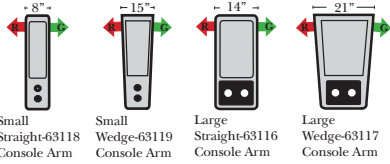

Home Theater Components

Small Straight-63118 Console Arm
Small Wedge-63119 Console Arm
Large Straight-63116 Console Arm
Large Wedge-63117 Console Arm