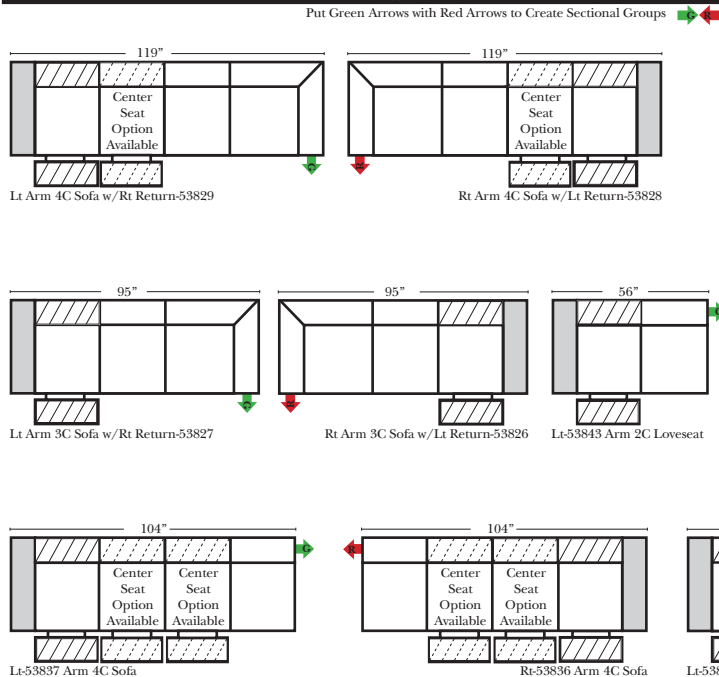

### Options: (Additional Charges Apply)

- Center Seat Recliner (See Option Note)
- Rechargeable Battery Pack (Power Mechanism)
- Swivel Table for Console Arms (Espresso or Walnut Wood Finish)
- \*\*Portable Single Theater Arm (1) Cup Holder (Fabric or Leather)(Excluding Designer Leather)

## L-Shape / 90 Degree Sectional

(All 4 seat items ship as one piece if stationary, two pieces if motion installed)

**Note:** All Dimensions are approximate, if accuracy is crucial, please contact us for validation of the dimensions shown. However, a 1" to 2" variance can still apply due to foam and upholstery.