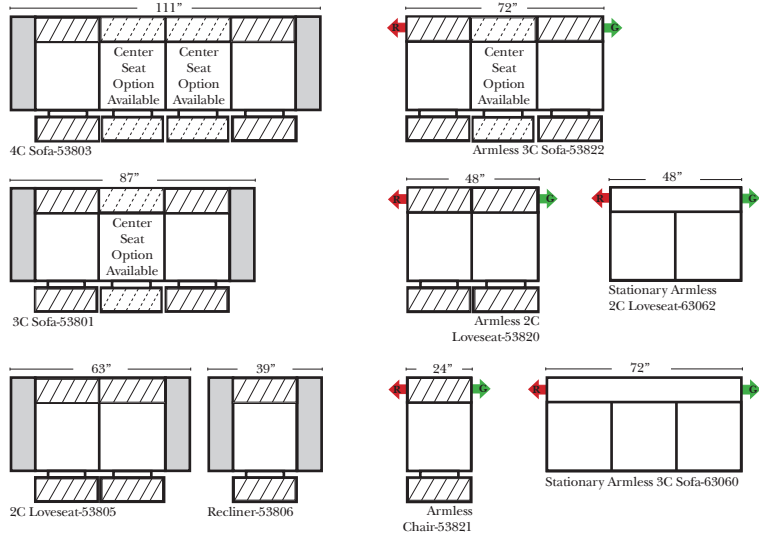

## Standard / Armless

Put Green Arrows with Red Arrows to Create Sectional Groups

## L-Shape / 90 Degree Sectional

(All 4 seat items ship as one piece if stationary, two pieces if motion installed)

**Note:** All Dimensions are approximate, if accuracy is crucial, please contact us for validation of the dimensions shown. However, a 1" to 2" variance can still apply due to foam and upholstery.