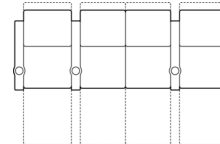

# 41406 WILLS

Dimensions shown as Width x Depth x Height. Specifications are correct at time of printing and are subject to change without notice.  
LHF - left hand facing RHF - right hand facing IA - inside arm to inside arm For SKU options: R=Manual Recline, E=Power Recline

1R Manual Recliner  
35 x 41 x 41"  
89 x 104 x 104cm  
IA: 23" / 58cm

2R LHF Arm, Man  
Recliner  
29 x 41 x 41"  
74 x 104 x 104cm

3R RHF Arm, Man  
Recliner  
29 x 41 x 41"  
74 x 104 x 104cm

4R Armless Loveseat  
Man Recl  
46 x 41 x 41"  
117 x 104 x 104cm

**3-Seat Straight HTS**

92 x 69"

234 x 175cm

**3-Seat Curved HTS**

100 x 72"

254 x 183cm

**4-Seat Straight HTS**

121 x 69"

307 x 175cm

**4-Seat Curved HTS**

132 x 75"

335 x 191cm

**4-Seat Straight HTS with Loveseat**

116 x 69"

295 x 175cm

**4-Seat Curved HTS with Loveseat**