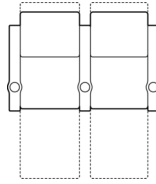

2-Seat Straight HTS

64 x 69"

163 x 175cm