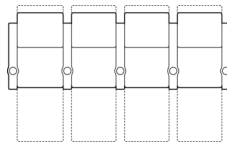

# 41406 WILLS

Dimensions shown as Width x Depth x Height. Specifications are correct at time of printing and are subject to change without notice.  
LHF - left hand facing RHF - right hand facing IA - inside arm to inside arm For SKU options: R=Manual Recline, E=Power Recline

1R Manual Recliner  
35 x 41 x 41"  
89 x 104 x 104cm  
IA: 23" / 58cm

2R LHF Arm, Man  
Recliner  
29 x 41 x 41"  
74 x 104 x 104cm

3R RHF Arm, Man  
Recliner  
29 x 41 x 41"  
74 x 104 x 104cm

4R Armless Loveseat  
Man Recl  
46 x 41 x 41"  
117 x 104 x 104cm

**3-Seat Straight HTS**

92 x 69"

234 x 175cm

**3-Seat Curved HTS**

100 x 72"

254 x 183cm

**4-Seat Straight HTS**

121 x 69"

307 x 175cm

**4-Seat Curved HTS**

132 x 75"

335 x 191cm

**4-Seat Straight HTS with Loveseat**

116 x 69"

295 x 175cm

**4-Seat Curved HTS with Loveseat**