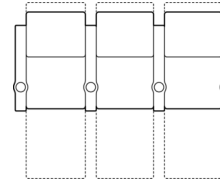

# 41406 WILLS

Dimensions shown as Width x Depth x Height. Specifications are correct at time of printing and are subject to change without notice.  
LHF - left hand facing RHF - right hand facing IA - inside arm to inside arm For SKU options: R=Manual Recline, E=Power Recline

1R Manual Recliner  
35 x 41 x 41"  
89 x 104 x 104cm  
IA: 23" / 58cm

2R LHF Arm, Man  
Recliner  
29 x 41 x 41"  
74 x 104 x 104cm

3R RHF Arm, Man  
Recliner  
29 x 41 x 41"  
74 x 104 x 104cm

4R Armless Loveseat  
Man Recl  
46 x 41 x 41"  
117 x 104 x 104cm

**Seat Cushion Foam and Fibre-filled**

**Components** - five year pro-rated warranty

**2-Seat Straight HTS**

64 x 69"

163 x 175cm

**2-Seat Curved HTS**

67 x 70"

170 x 178cm

**3-Seat Straight HTS**

92 x 69"

234 x 175cm

**3-Seat Curved HTS**

100 x 72"

254 x 183cm

**4-Seat Straight HTS**

121 x 69"