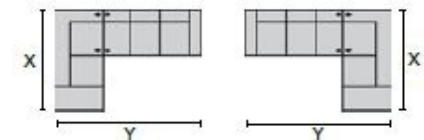

9E LHF Wedge Arm Power Recliner
36 x 39 x 43"
92 x 100 x 110cm
IA: 23" / 59cm

Dimensions are the same for reverse direction where applicable.

POPULAR CONFIGURATIONS

Note: Always assemble configurations from right hand facing to left hand facing. Dimensions are shown as width x depth.

AH 2-Seat Straight HTS
65 x 66"
166 x 168 cm

AI 2-Seat Curved HTS
71 x 68"
181 x 173 cm

AJ 3-Seat Straight HTS
95 x 66"
242 x 168 cm

AK 3-Seat Curved HTS
105 x 70"
267 x 178 cm

AL 4-Seat Straight HTS
125 x 66"
318 x 168 cm

AM 4-Seat Curved HTS
139 x 75"
354 x 191 cm

Specifications are correct at time of printing and are subject to change without notice.

LHF = left hand facing means the "end arm" is on the LEFT HAND SIDE of the upholstered piece when you are standing in front of the piece.