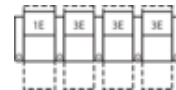

Measurements displayed here represent the standard for this series. Some pieces may vary.

1E Recliner Power
36 x 39 x 43"
92 x 100 x 110cm
IA: 23" / 59cm

2E LHF Power Recliner
30 x 39 x 43"
77 x 100 x 110cm
IA: 23" / 59cm

9E LHF Wedge Arm Power Recliner
36 x 39 x 43"
92 x 100 x 110cm
IA: 23" / 59cm

Dimensions are the same for reverse direction where applicable.

POPULAR CONFIGURATIONS

Note: Always assemble configurations from right hand facing to left hand facing. Dimensions are shown as width x depth.

AH 2-Seat Straight HTS
65 x 66"
166 x 168 cm

AI 2-Seat Curved HTS
71 x 68"
181 x 173 cm

AJ 3-Seat Straight HTS
95 x 66"
242 x 168 cm

AK 3-Seat Curved HTS
105 x 70"
267 x 178 cm

AL 4-Seat Straight HTS
125 x 66"
318 x 168 cm

AM 4-Seat Curved HTS
139 x 75"
354 x 191 cm

Specifications are correct at time of printing and are subject to change without notice.

LHF = left hand facing means the "end arm" is on the LEFT HAND SIDE of the upholstered piece when you are standing in front of the piece.